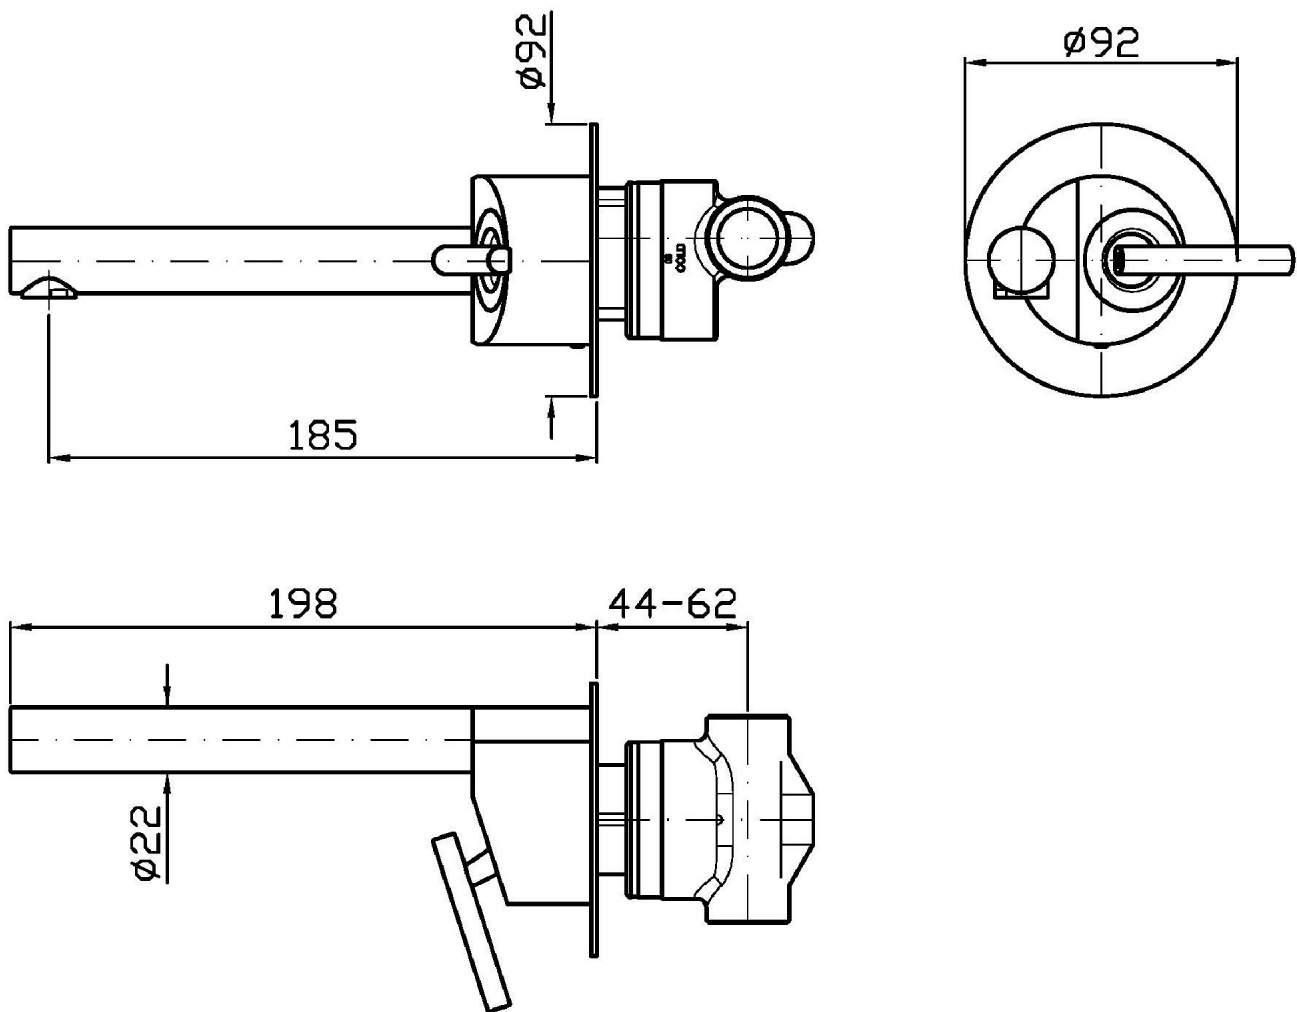

## CLOSER

ZCL670

Disegno Complessivo / Overall Drawing

### ZCL670 Pesì e Misure / Weights and Sizes

Peso ( Kg ) Weight ( lb )	1,80 ( Kg )	3,97 ( lb )
Volume test ( dc3 ) - ( in3 )	7,50 ( dc3 )	457,68 ( in3 )
h ( mm ) - ( in )	90,00 ( mm )	3,54 ( in )
L1 ( mm ) - ( in )	250,00 ( mm )	9,84 ( in )
L2 ( mm ) - ( in )	333,00 ( mm )	13,11 ( in )