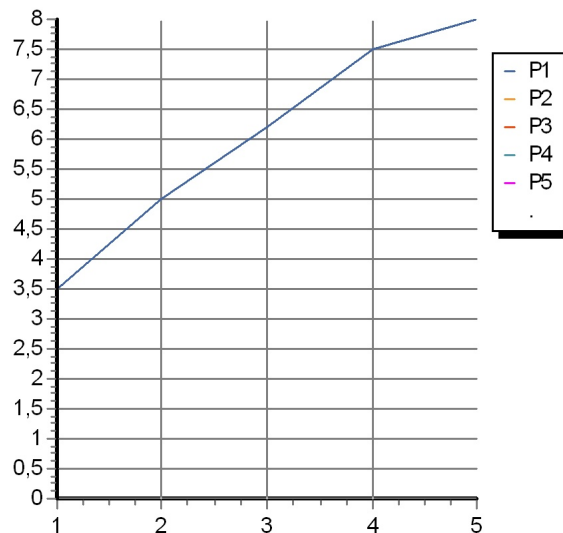

CLOSER

ZCL670 Portate / Flowrates (lt/min)

PRESSIONE PRESSURE	1 BAR	2 BAR	3 BAR	4 BAR	5 BAR
LAVABO BASIN	3,5	5	6,2	7,5	8
P1					
P2					
P3					
P4					
P5