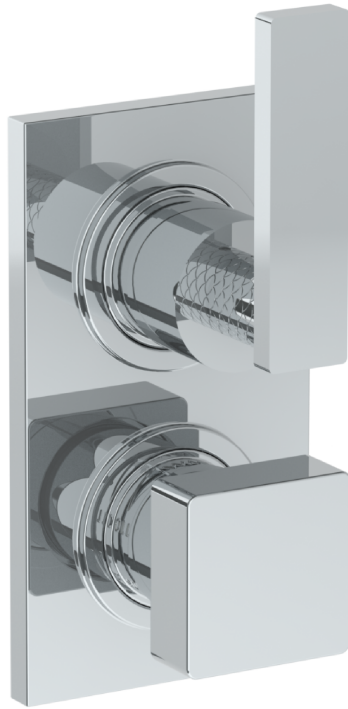

71-T25-LLO6

Wall Mounted Thermostatic Shower Trim with Built-In Control

For use with SS-TH60 or SS-TH70 concealed rough

Meets the applicable requirements of ASME A112.18.1-2005/CSA B125.1-05, entitled "Plumbing Supply Fittings"