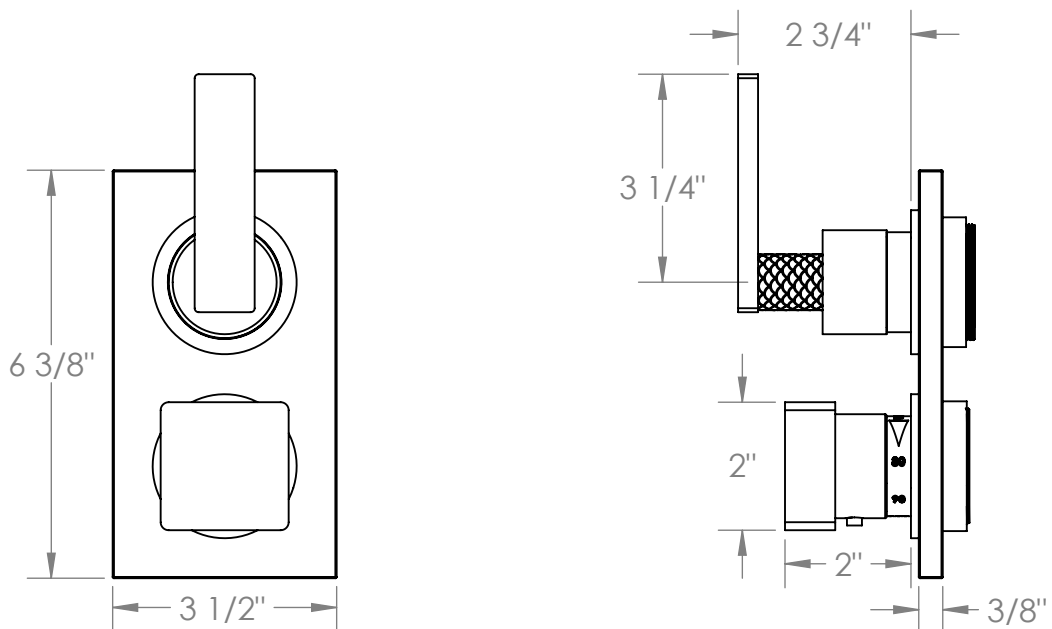

71-T25-LLO6

Wall Mounted Thermostatic Shower Trim with Built-In Control

For use with SS-TH60 or SS-TH70 concealed rough

Meets the applicable requirements of ASME A112.18.1-2005/CSA B125.1-05, entitled "Plumbing Supply Fittings"