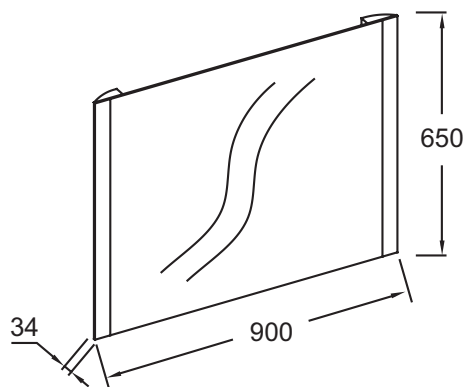

EB1473

Collection: NO COLLECTION

Finish*:

NF - Sans finition

Main features:

Features

- DIMENSIONS: 90 x 3.40 x 65 cm
- MATERIAL: Glass
- WEIGHT: 8.6 kg
- INSTALLATION TYPE: Wall-mount

Technical drawing

Product Specification: Mirror with LED lighting and anti-steam 90 cm. EB1473. Collection: NO COLLECTION. DIMENSIONS: 90 x 3.40 x 65 cm. WEIGHT: 8.6 kg. MATERIAL: Glass. INSTALLATION TYPE: Wall-mount.

*Due to possible variations in computer and printer calibrations, technical factors and certain finish characteristics, the colors you see may not accurately portray the actual colors and are provided as a guide only.