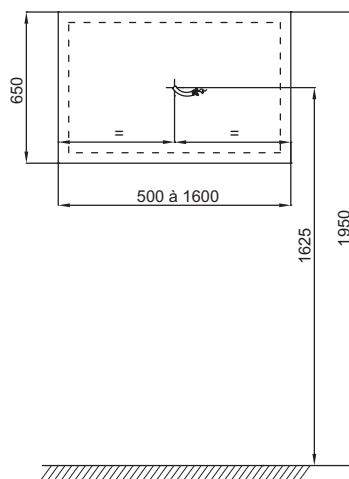

EB1473

Collection: NO COLLECTION

Finish*:

NF - Sans finition

Main features:

Features

- DIMENSIONS: 90 x 3.40 x 65 cm
- MATERIAL: Glass
- WEIGHT: 8.6 kg
- INSTALLATION TYPE: Wall-mount

Technical drawing

Product Specification: Mirror with LED lighting and anti-steam 90 cm. EB1473. Collection: NO COLLECTION. DIMENSIONS: 90 x 3.40 x 65 cm. WEIGHT: 8.6 kg. MATERIAL: Glass. INSTALLATION TYPE: Wall-mount.

*Due to possible variations in computer and printer calibrations, technical factors and certain finish characteristics, the colors you see may not accurately portray the actual colors and are provided as a guide only.