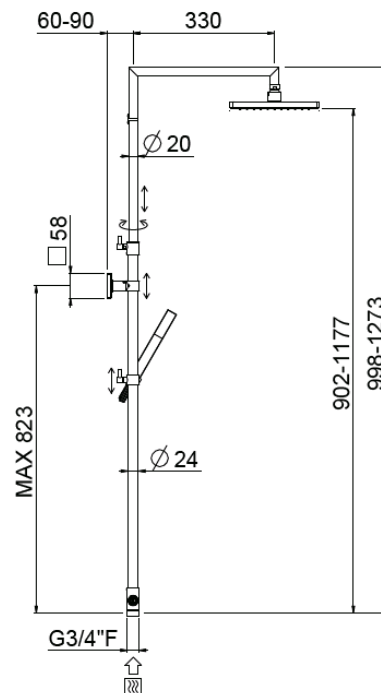

# Corner telescopic 3/4" connection

Corner telescopic 3/4" connection, MySlim shower head  
**32472-CR**

## TECHNICAL INFORMATION

Turning shower column with adjustable mounting with articulated shower holder, 3/4 connection, adjustable upper holder and diverter. Non-liming square ultra-thin shower head 300x300 in stainless steel. Brass non-liming inspectable one jet square shower. PVC smooth double anti-torsion flexible hose cm 150. CHROME

## SPARE PARTS

## TECHNICAL DRAWING