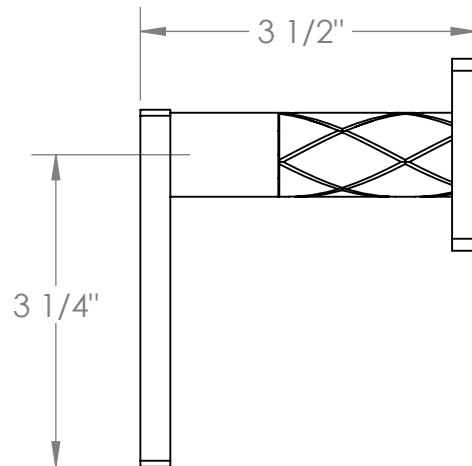

## 71-WTR-

Wall Mounted Trim

Includes Alignment Kit

For use with SS-TS200-C, SS-TS200-H, SS-TS150C, SS-TS150-H,  
SS-WD2, SS-WD3, SS-VCWD2 or SS-VCWD3 concealed rough

Meets the applicable requirements of ASME A112.18.1-2005/CSA B125.1-05, entitled "Plumbing Supply Fittings"

**WATERMARK** DESIGNS 8/26/2019

350 Dewitt Ave Brooklyn NY 11207 USA T 718 257 2800 F 718 257 2144 info@watermark-designs.com

Handle Trim Options

LLD4

LLP5

LLO6