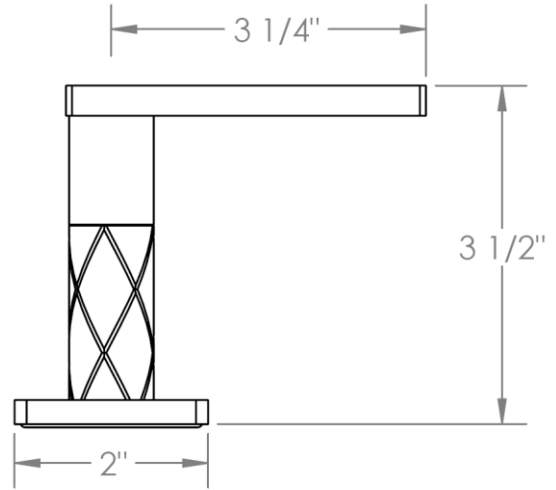

## 71-WTR-

Wall Mounted Trim

Includes Alignment Kit

For use with SS-TS200-C, SS-TS200-H, SS-TS150C, SS-TS150-H,  
SS-WD2, SS-WD3, SS-VCWD2 or SS-VCWD3 concealed rough

Meets the applicable requirements of ASME A112.18.1-2005/CSA B125.1-05, entitled "Plumbing Supply Fittings"

**WATERMARK** DESIGNS 8/26/2019

350 Dewitt Ave Brooklyn NY 11207 USA T 718 257 2800 F 718 257 2144 info@watermark-designs.com

Handle Trim Options

LLD4

LLP5

LLO6