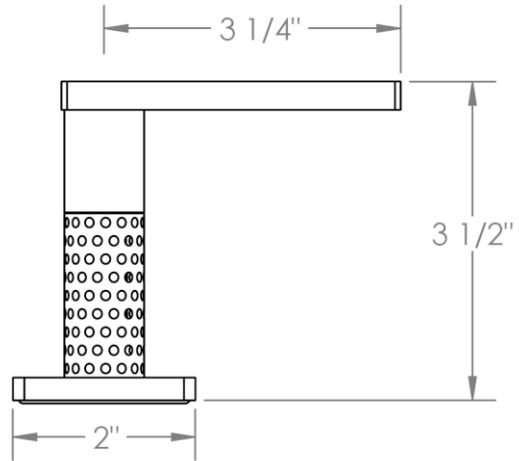

## 71-WTR-

Wall Mounted Trim

Includes Alignment Kit

For use with SS-TS200-C, SS-TS200-H, SS-TS150C, SS-TS150-H,  
SS-WD2, SS-WD3, SS-VCWD2 or SS-VCWD3 concealed rough

Meets the applicable requirements of ASME A112.18.1-2005/CSA B125.1-05, entitled "Plumbing Supply Fittings"

**WATERMARK** DESIGNS 8/26/2019

350 Dewitt Ave Brooklyn NY 11207 USA T 718 257 2800 F 718 257 2144 info@watermark-designs.com

Handle Trim Options

LLD4

LLP5

LLO6