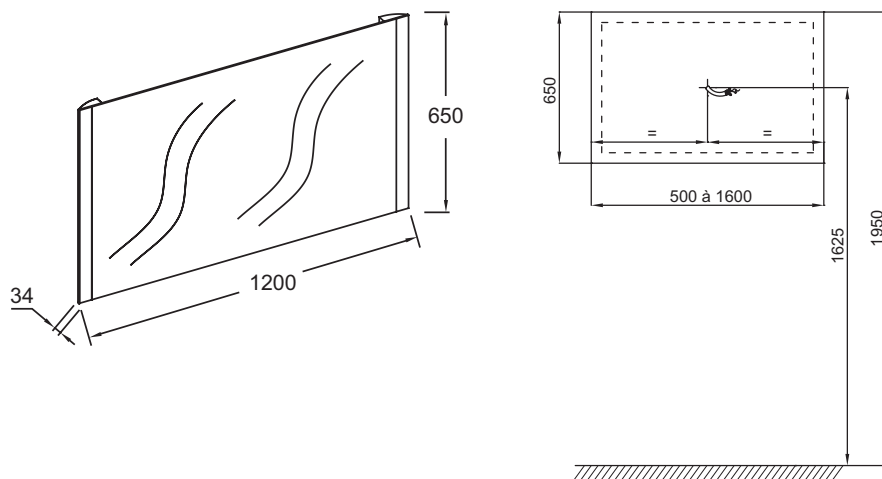

### Features

- DIMENSIONS: 120 x 3.40 x 65 cm
- MATERIAL: Glass
- WEIGHT: 10.6 kg
- INSTALLATION TYPE: Wall-mount

### Technical drawing

Product Specification: Mirror 120 cm - LED lighting and anti-steam. EB1475. Collection: NO COLLECTION. DIMENSIONS: 120 x 3.40 x 65 cm. WEIGHT: 10.6 kg. MATERIAL: Glass. INSTALLATION TYPE: Wall-mount.