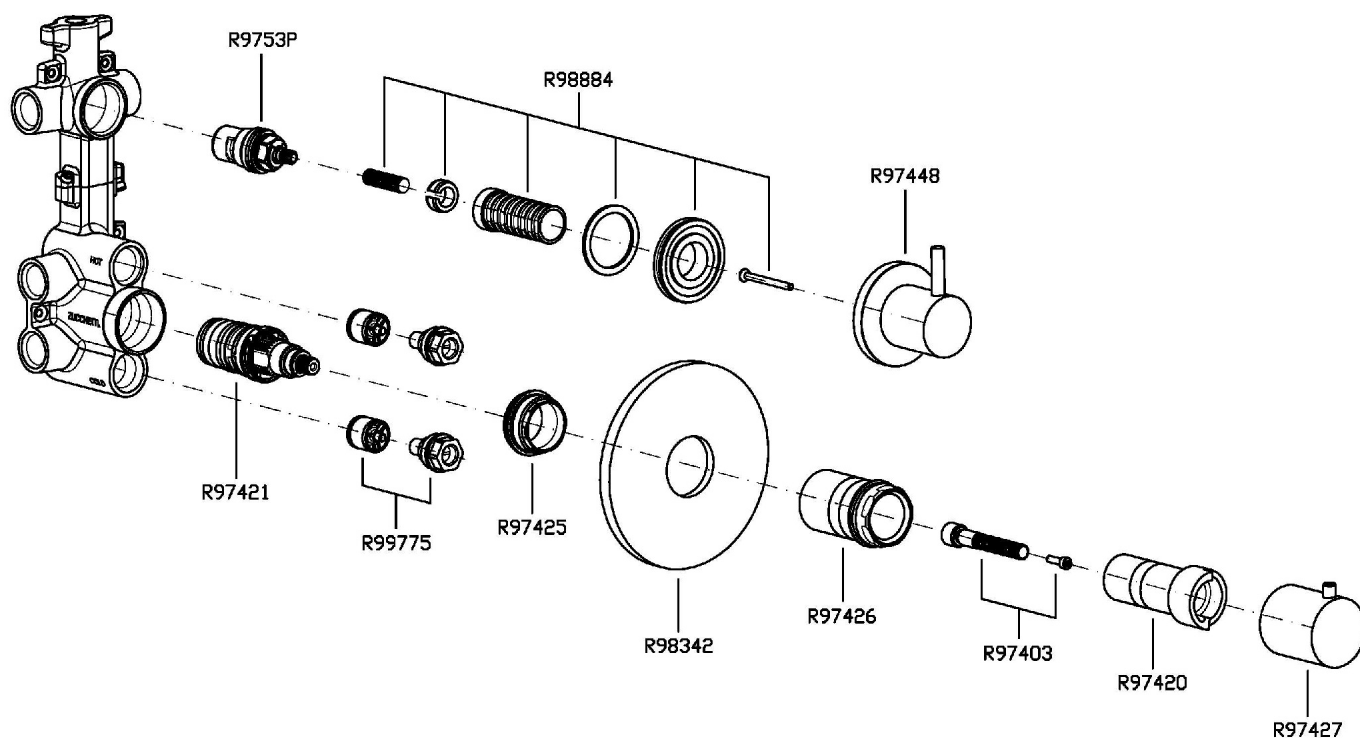

CLOSER

ZCL661

Esplosi / Exploded