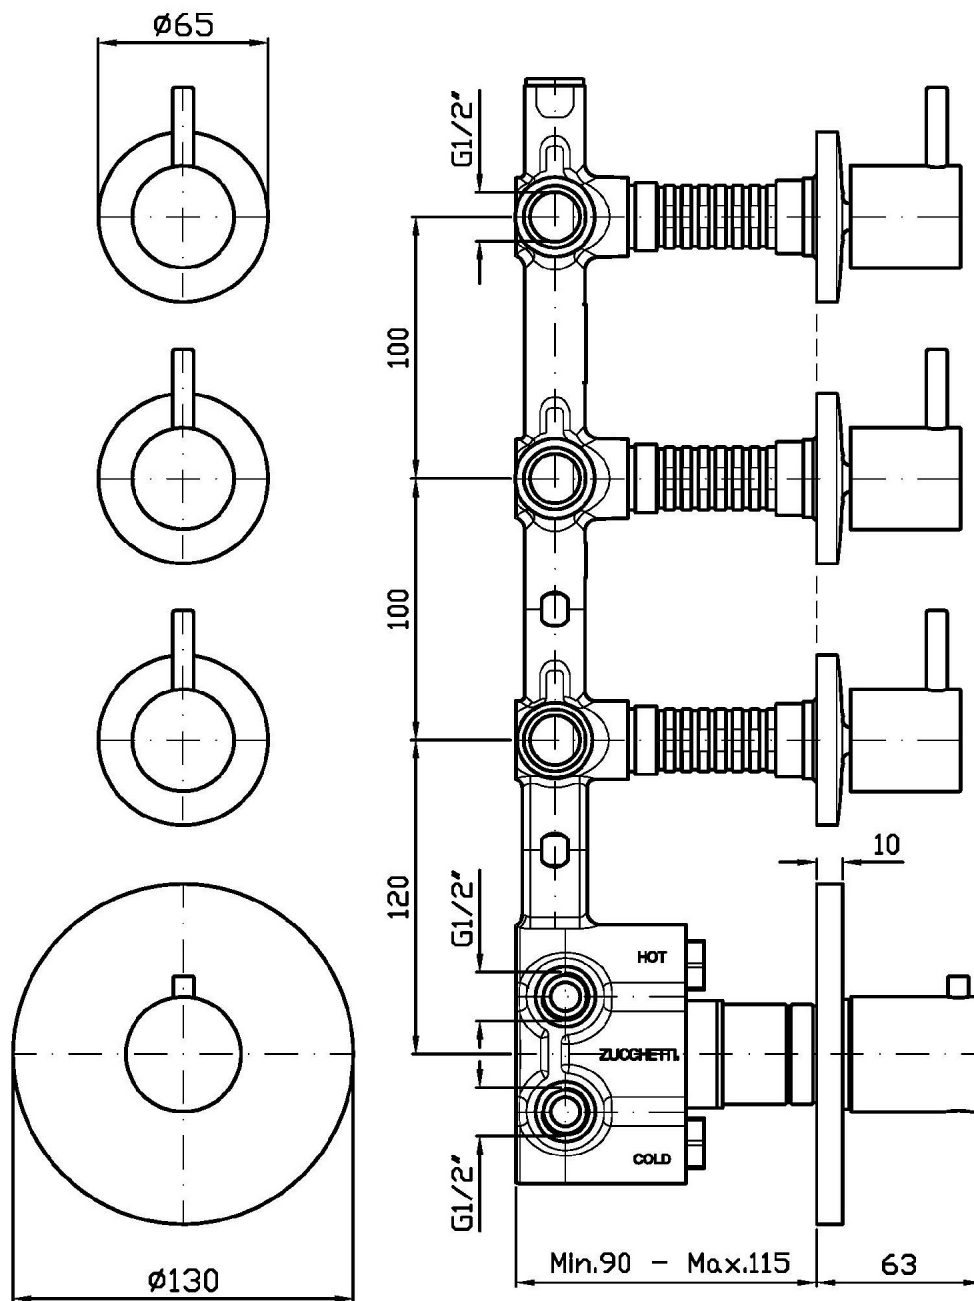

## CLOSER

ZCL661

Termostatico incasso doccia con 3 rubinetti d'arresto. / Built-in thermostatic shower mixer 3 stop valves.

Termostatico incasso doccia da ½", con 3 rubinetti d'arresto.

½" built-in thermostatic shower mixer with 3 stop valves.

## CLOSER

ZCL661

Disegno Complessivo / Overall Drawing

### ZCL661 Pesì e Misure / Weights and Sizes

Peso ( Kg ) Weight ( lb )	2,20 ( Kg )	4,85 ( lb )
Volume test ( dc3 ) - ( in3 )	15,98 ( dc3 )	975,16 ( in3 )
h ( mm ) - ( in )	90,00 ( mm )	3,54 ( in )
L1 ( mm ) - ( in )	335,00 ( mm )	13,19 ( in )
L2 ( mm ) - ( in )	530,00 ( mm )	20,87 ( in )