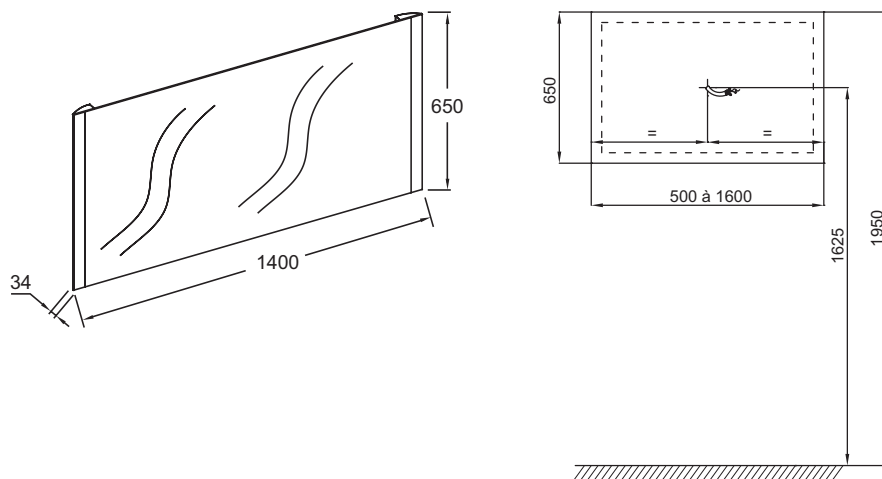

### Features

- DIMENSIONS: 140 x 3.40 x 65 cm
- MATERIAL: Glass
- WEIGHT: 12 kg
- INSTALLATION TYPE: Wall-mount

### Technical drawing

Product Specification: Mirror with LED lighting and anti-steam 140 cm. EB1476. Collection: NO COLLECTION. DIMENSIONS: 140 x 3.40 x 65 cm. WEIGHT: 12 kg. MATERIAL: Glass. INSTALLATION TYPE: Wall-mount.