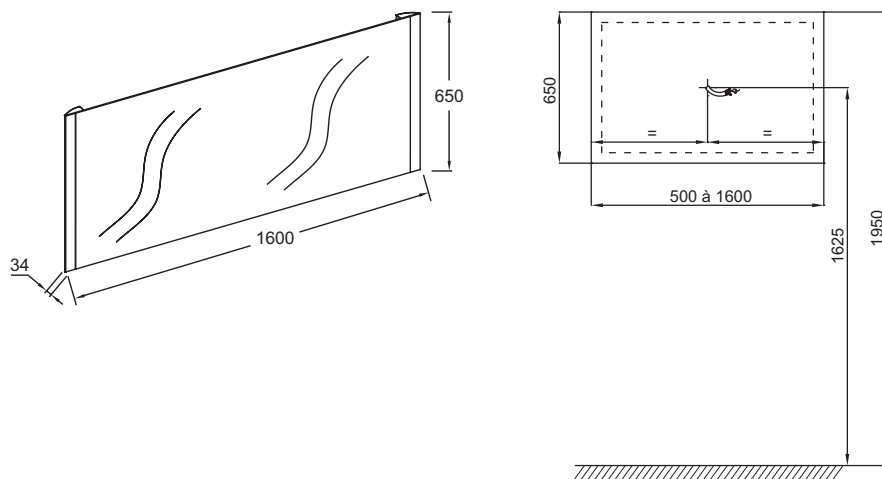

### Features

- DIMENSIONS: 160 x 3.40 x 65 cm
- MATERIAL: Glass
- WEIGHT: 13.2 kg
- INSTALLATION TYPE: Wall-mount

### Technical drawing

Product Specification: Mirror with LED lighting and anti-steam 160 cm. EB1477. Collection: NO COLLECTION. DIMENSIONS: 160 x 3.40 x 65 cm. WEIGHT: 13.2 kg. MATERIAL: Glass. INSTALLATION TYPE: Wall-mount.