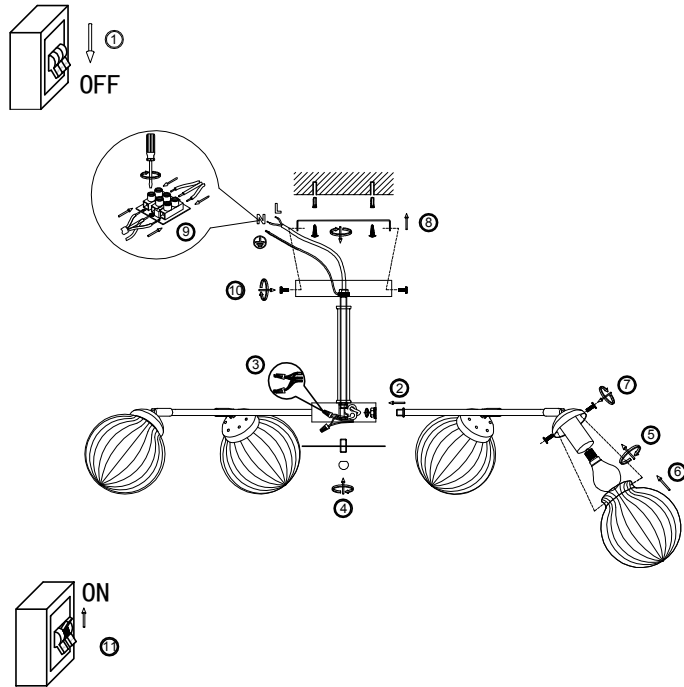

# Instruction

FR5041PL-08BS

8 x E14 (40W)

Model: FR5041PL-08BS  
Collection: Modern  
Series: Daisy

Ceiling Lamps