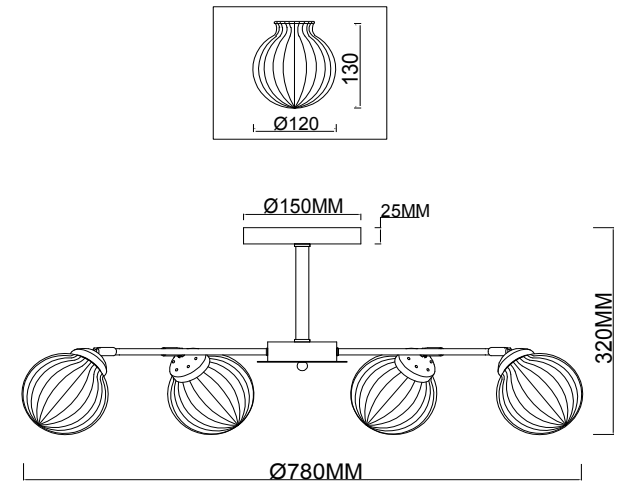

# Instruction

FR5041PL-08BS

8 x E14 (40W)

Model: FR5041PL-08BS  
Collection: Modern  
Series: Daisy

Ceiling Lamps