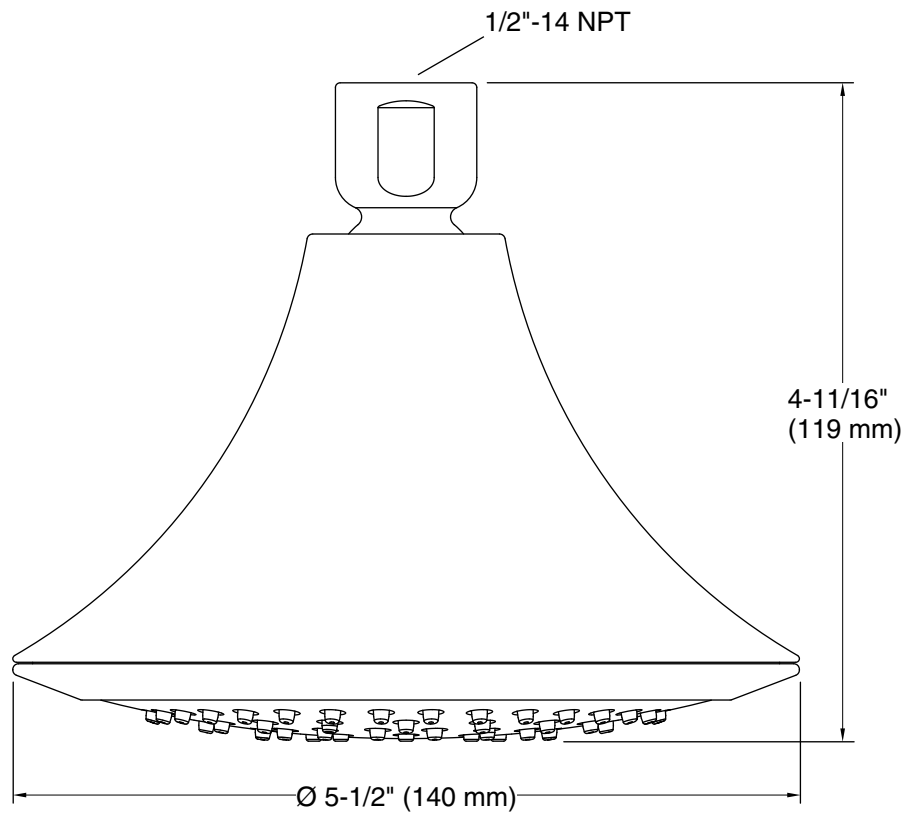

Features

- Minimizes wasteful overspray and increases cleaning and hair-rinsing performance.
- 2.5 gpm (9.5 lpm) maximum flow rate.
- Single function showerhead with 66 nozzle 5-1/2" (140 mm) diameter spray face.
- Katalyst® air-induction technology maximizes the air/water mix for a powerful, even flow.
- Optimized sprayface for maximum performance.
- MasterClean® spray nozzles to prohibit mineral build-up for easy cleaning.
- 1/2" NPT connection.
- Coordinates with Forté® faucets and accessories.

Technical Information

All product dimensions are nominal.

Drain included: No

Showerhead/Body Spray:

Rated maximum flow: 2.5 gal/min (9.5 l/min)

Notes

Install this product according to the installation guide.