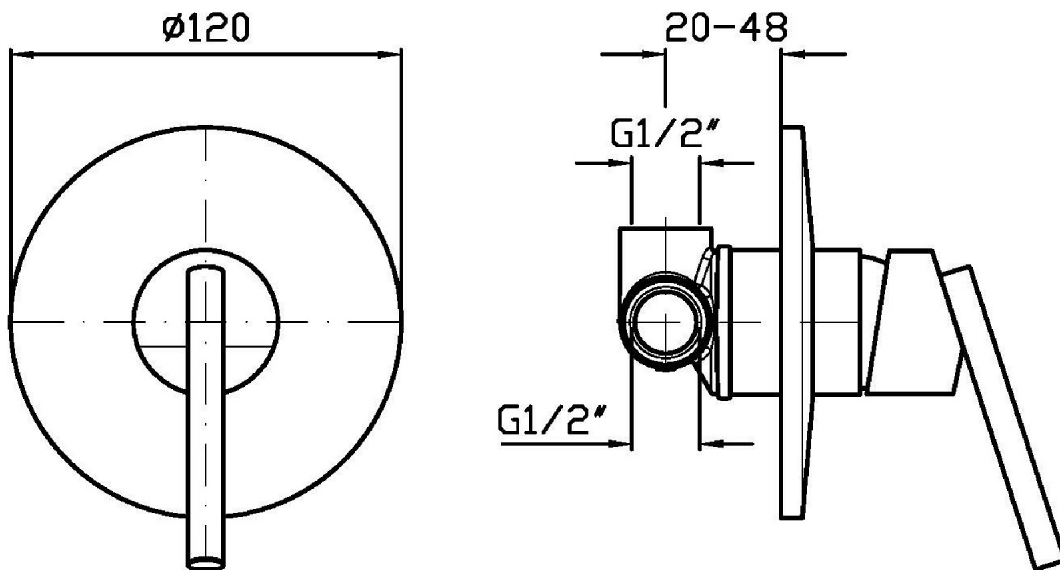

## CLOSER

ZCL653

Disegno Complessivo / Overall Drawing

### ZCL653 Pesì e Misure / Weights and Sizes

Peso ( Kg ) Weight ( lb )	0,52 ( Kg )	1,15 ( lb )
Volume test ( dc3 ) - ( in3 )	7,50 ( dc3 )	457,68 ( in3 )
h ( mm ) - ( in )	90,00 ( mm )	3,54 ( in )
L1 ( mm ) - ( in )	250,00 ( mm )	9,84 ( in )
L2 ( mm ) - ( in )	333,00 ( mm )	13,11 ( in )