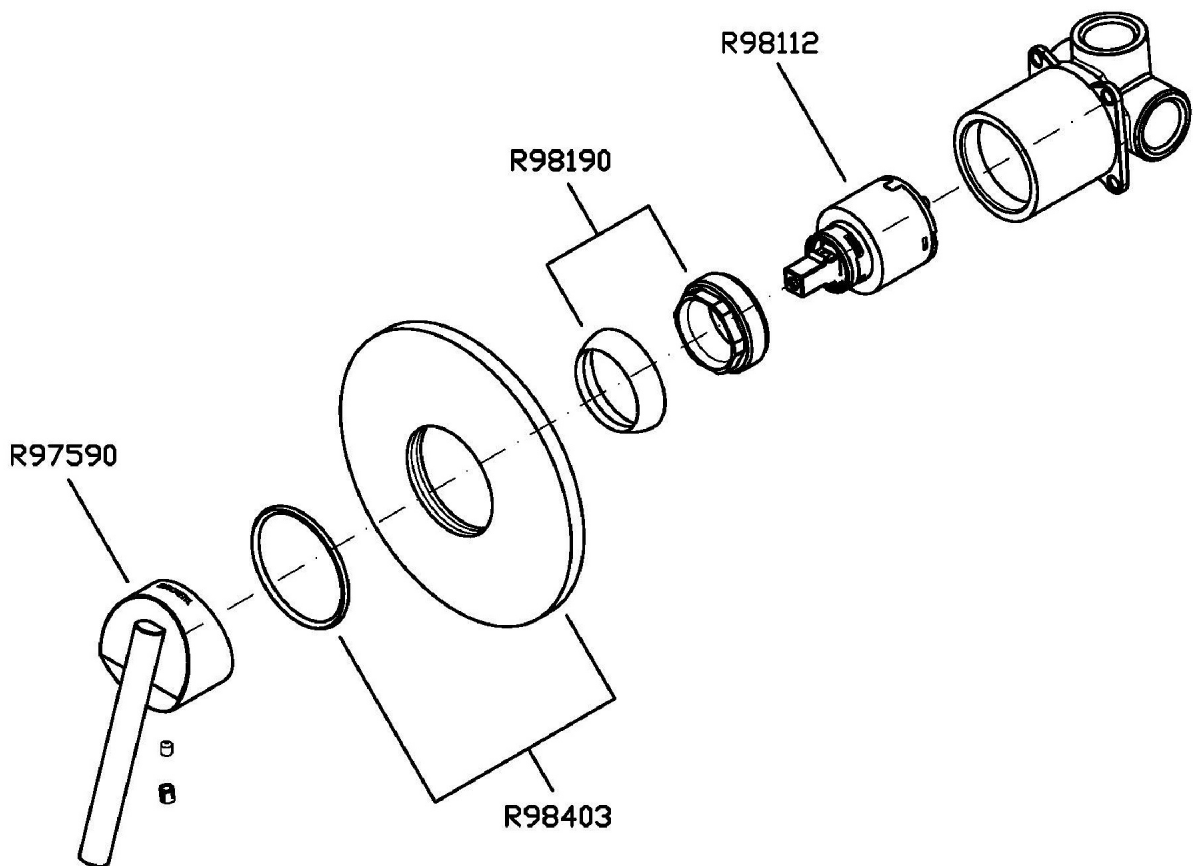

CLOSER

ZCL653

Esplosi / Exploded