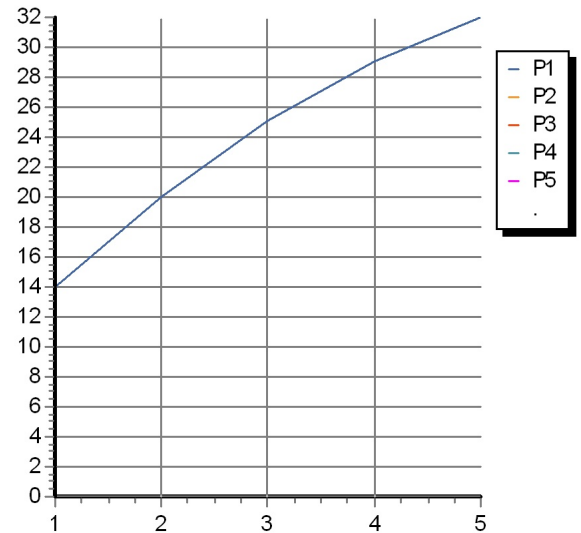

CLOSER

ZCL653 Portate / Flowrates (lt/min)

PRESSIONE PRESSURE	1 BAR	2 BAR	3 BAR	4 BAR	5 BAR
USCITA PRIMARIA PRIMARY OUTLET <i>P1</i>	14	20	25	29	32
<i>P2</i>					
<i>P3</i>					
<i>P4</i>					
<i>P5</i>