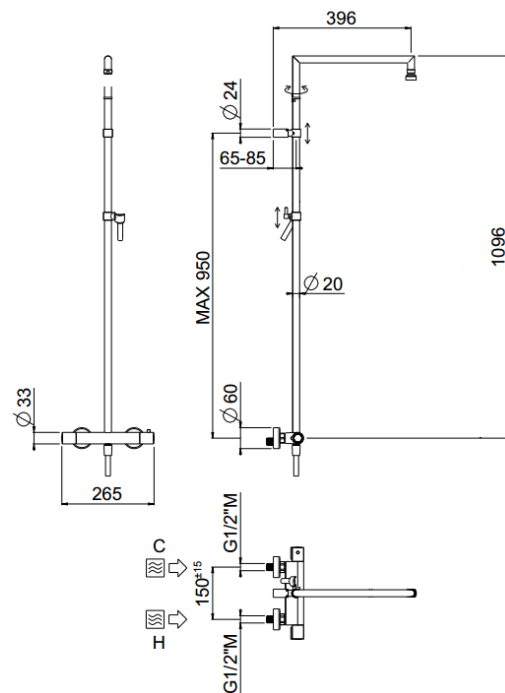

Rigoletto Square

Rigoletto Square single shower column
00-0800Q-CR

TECHNICAL INFORMATION

Shower column including exposed thermostatic mixer with diverter, turning bar with adjustable mounting. Without shower and shower head. Smooth double anti-torsion PVC flexible hose, cm 150. CHROME

Flow rate:
x rubinetto

PICTURE

SPARE PARTS

ORIC031
T°

ORIC032
2 vie / ways

FEATURES

Rain jet

double anti-torsion

adjustable column

TECHNICAL DRAWING

FINISHINGS