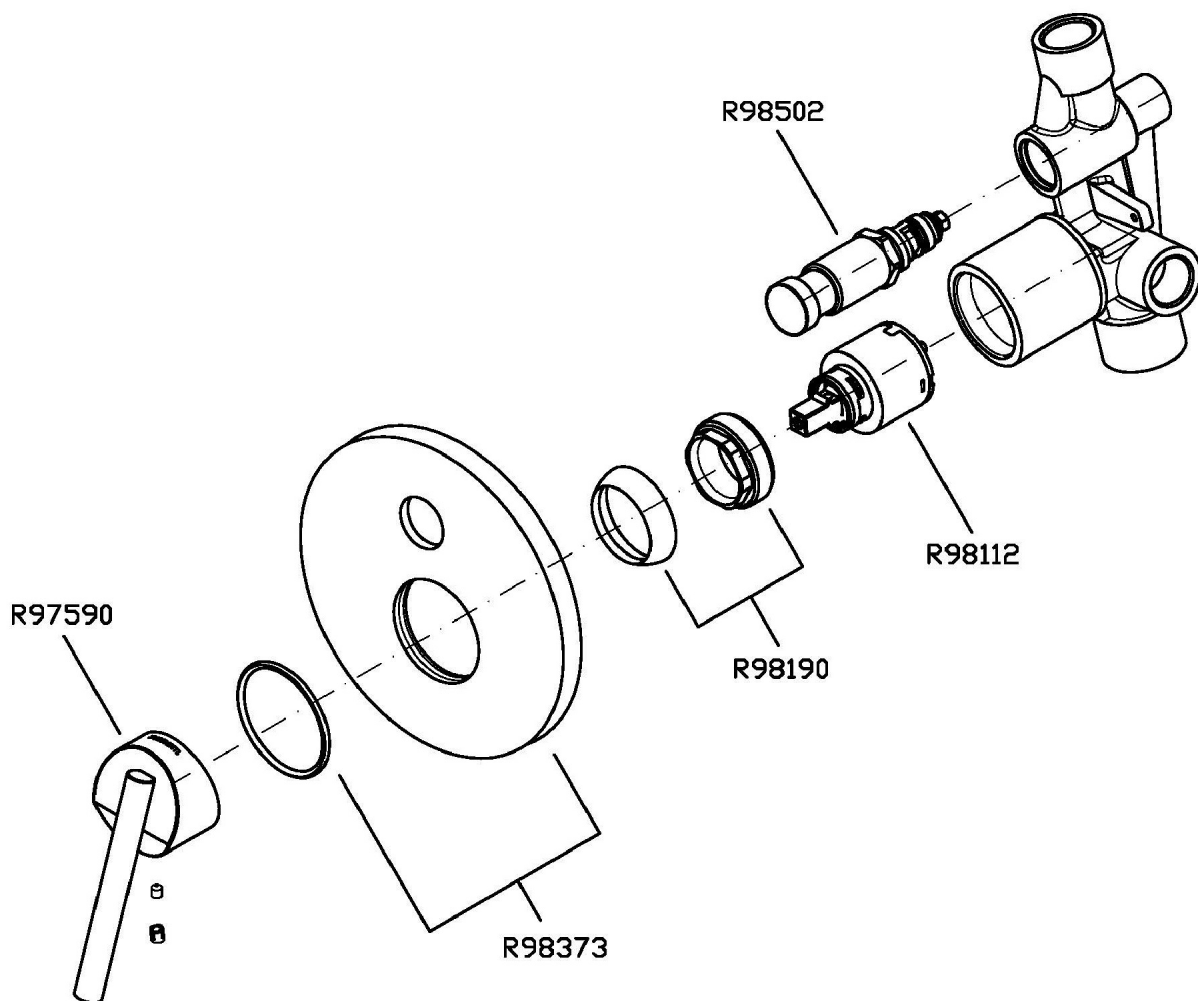

## CLOSER

ZCL656

Disegno Complessivo / Overall Drawing

## CLOSER

ZCL656

Portate / Flowrates (lt/min)

PRESSIONE PRESSURE	1 BAR	2 BAR	3 BAR	4 BAR	5 BAR
USCITA PRIMARIA PRIMARY OUTLET <i>P1</i>	15	21	26	30	34
USCITA SECONDARIA SECONDARY OUTLET <i>P2</i>	13	18	21	26	30
<i>P3</i>					
<i>P4</i>					
<i>P5</i>					

## CLOSER

ZCL656

Pesi e Misure / Weights and Sizes

Peso ( Kg ) Weight ( lb )	0,77 ( Kg )	1,70 ( lb )
Volume test ( dc3 ) - ( in3 )	7,50 ( dc3 )	457,68 ( in3 )
h ( mm ) - ( in )	90,00 ( mm )	3,54 ( in )
L1 ( mm ) - ( in )	250,00 ( mm )	9,84 ( in )
L2 ( mm ) - ( in )	333,00 ( mm )	13,11 ( in )