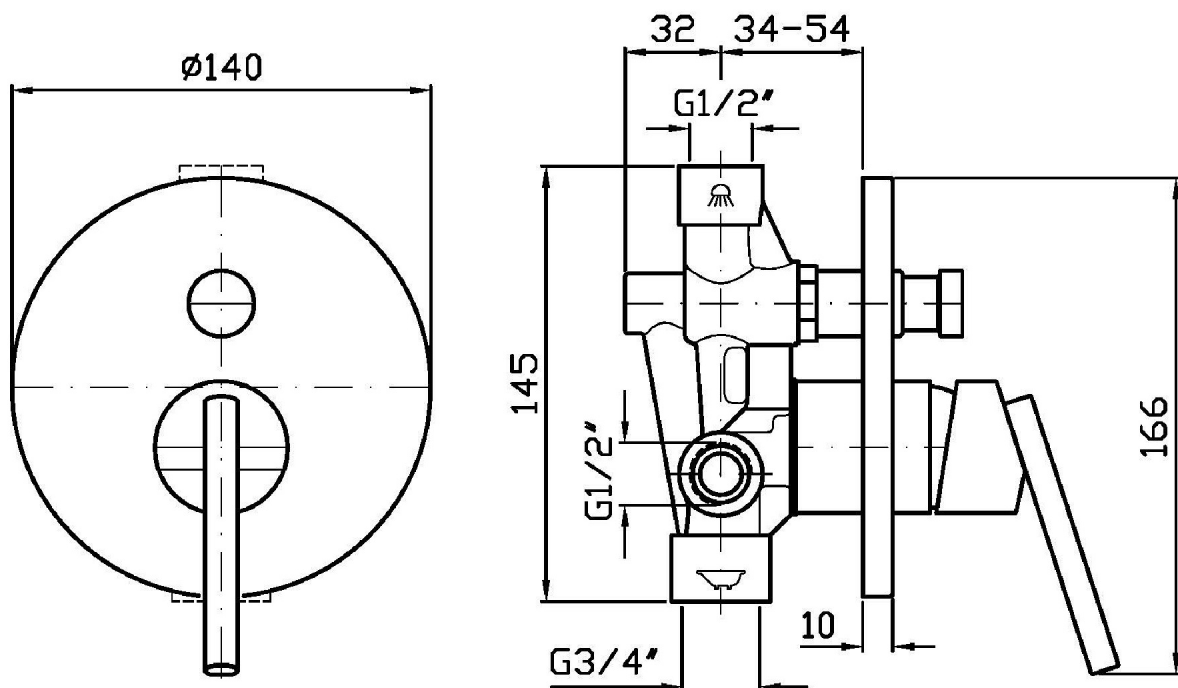

## CLOSER

ZCL656

Disegno Complessivo / Overall Drawing

## CLOSER

ZCL656

Pesi e Misure / Weights and Sizes

Peso ( Kg ) Weight ( lb )	0,77 ( Kg )	1,70 ( lb )
Volume test ( dc3 ) - ( in3 )	7,50 ( dc3 )	457,68 ( in3 )
h ( mm ) - ( in )	90,00 ( mm )	3,54 ( in )
L1 ( mm ) - ( in )	250,00 ( mm )	9,84 ( in )
L2 ( mm ) - ( in )	333,00 ( mm )	13,11 ( in )