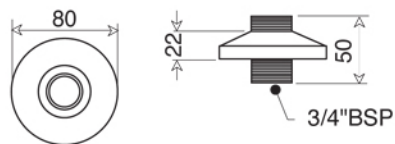

fissaggio a muro

CHELSEA Collection	
Code	Description
8160-C 8161-I/N/O/OR 8161-B/ND/R	<b>Chelsea wall mounted bath mixer</b> Chrome Incalux, Nickel, Dark Gold, Rose Gold Bronze, Dark Nickel, Copper

Verona - Italy  
tel. +39 045 8006917  
fax. +39 045 8020111  
gentry-home.com