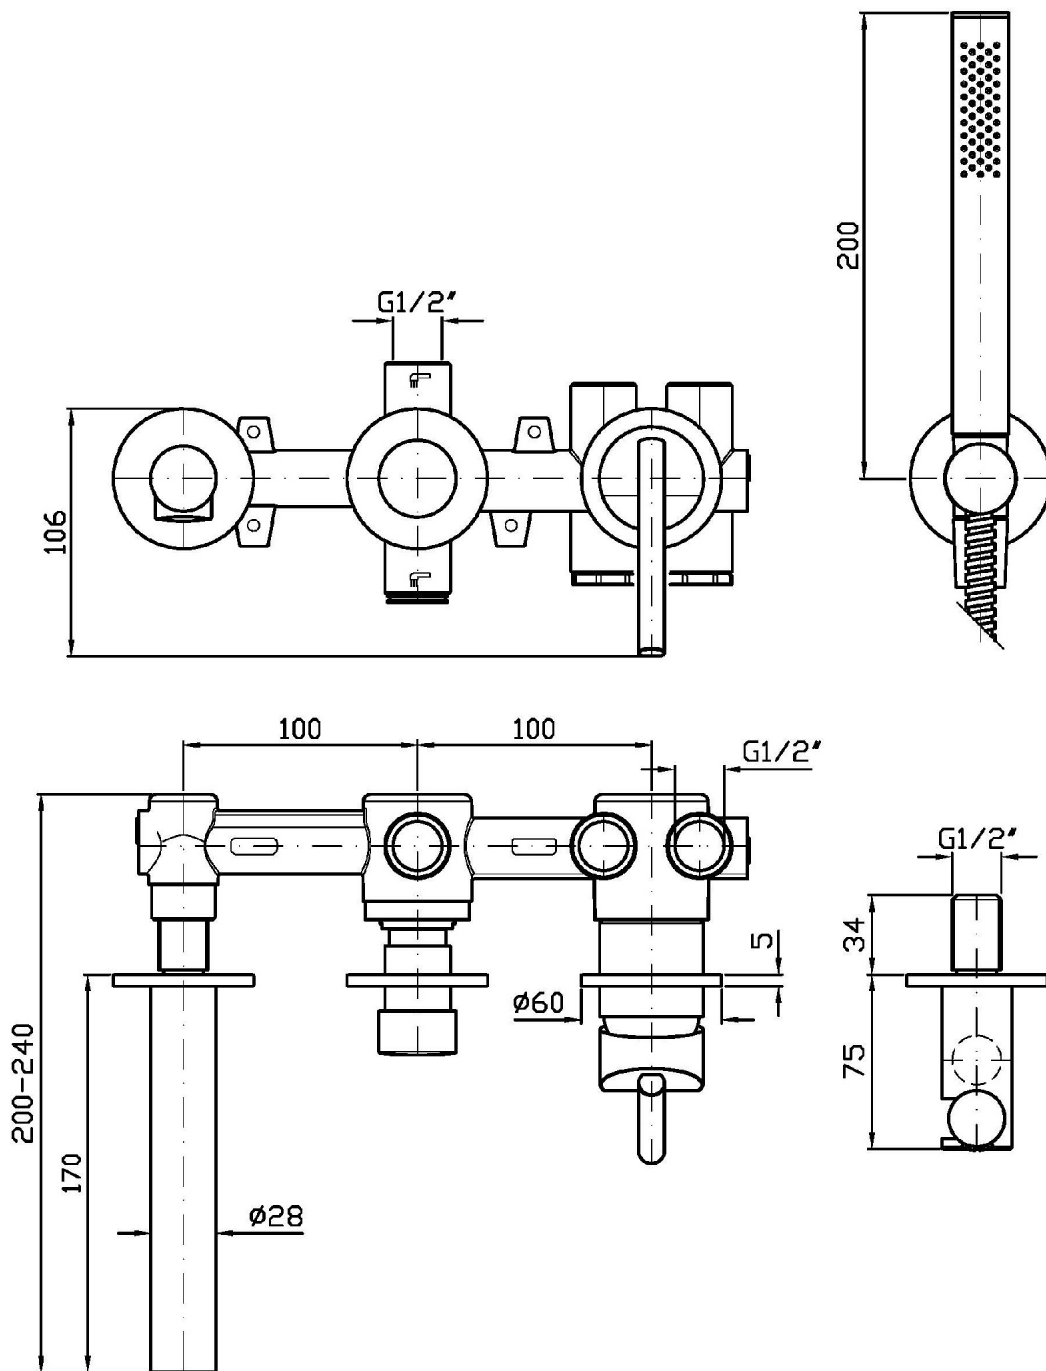

## CLOSER

ZCL658

Miscelatore monocomando incasso vasca doccia. / Built-in single lever bath-shower mixer.

Miscelatore monocomando incasso vasca-doccia con deviatore a muro, doccetta Z94177, flessibile da 1500 mm, collegamenti.

Built-in single lever bath-shower mixer with diverter, handshower Z94177, shower hose 1500 mm, connections.

R97913

Parte incasso. / Built-in part.

## CLOSER

ZCL658

Disegno Complessivo / Overall Drawing

### ZCL658 Pesì e Misure / Weights and Sizes

Peso ( Kg ) Weight ( lb )	2,40 ( Kg )	5,29 ( lb )
Volume test ( dc3 ) - ( in3 )	7,50 ( dc3 )	457,68 ( in3 )
h ( mm ) - ( in )	90,00 ( mm )	3,54 ( in )
L1 ( mm ) - ( in )	250,00 ( mm )	9,84 ( in )
L2 ( mm ) - ( in )	333,00 ( mm )	13,11 ( in )