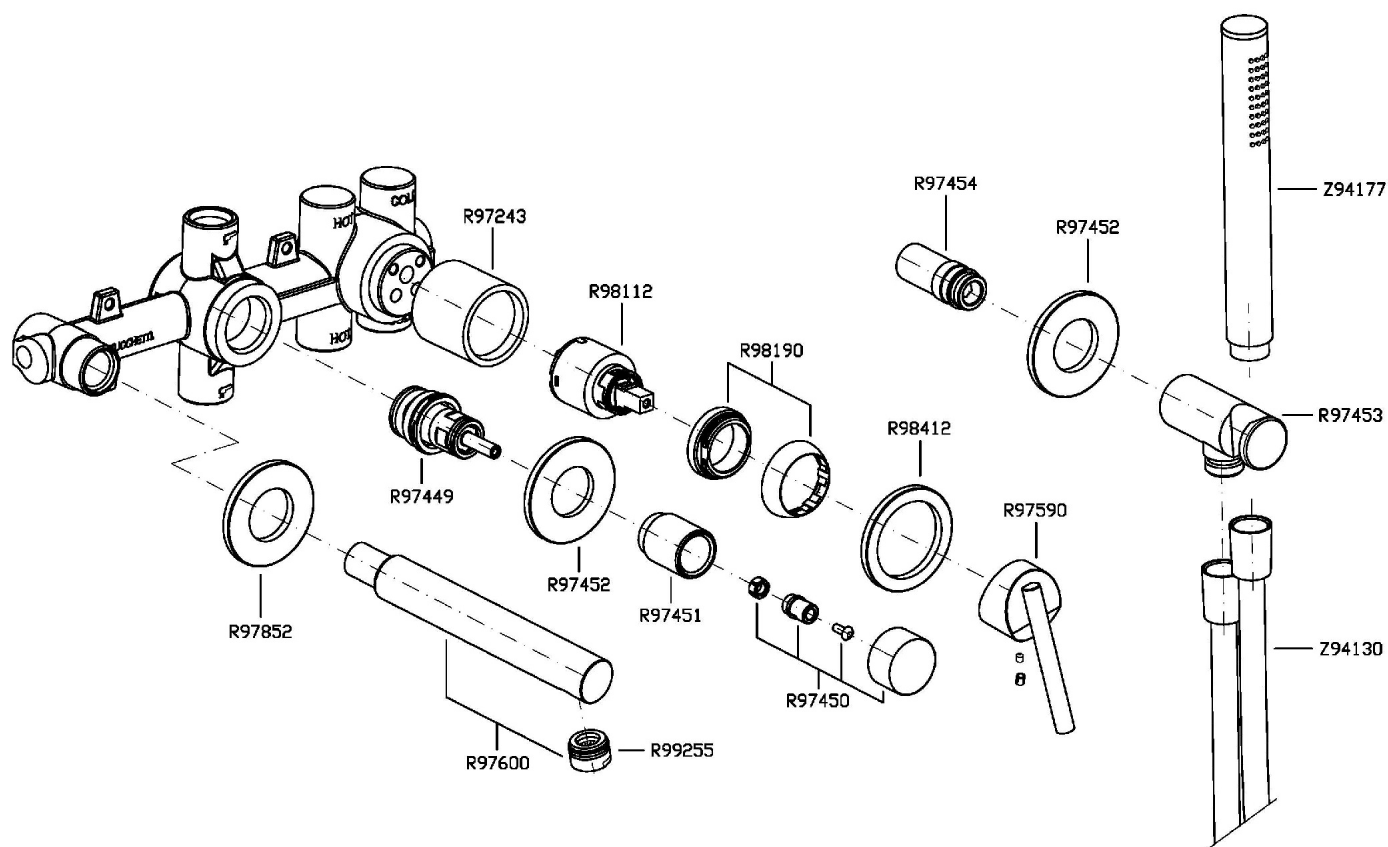

CLOSER

ZCL658

Esplosi / Exploded