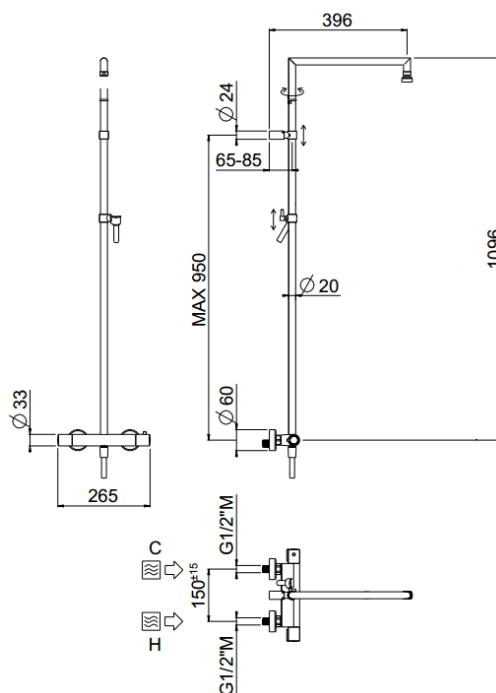

Rigoletto Square

Rigoletto Square single shower column
01-0800Q-CR

TECHNICAL INFORMATION

Shower column including exposed mixer with diverter, turning bar with adjustable mounting. Without shower and shower head. Smooth double anti-torsion PVC flexible hose, cm 150. CHROME

Flow rate:
x rubinetto

FEATURES

Rain jet

double anti-torsion

adjustable column

PICTURE

TECHNICAL DRAWING

SPARE PARTS