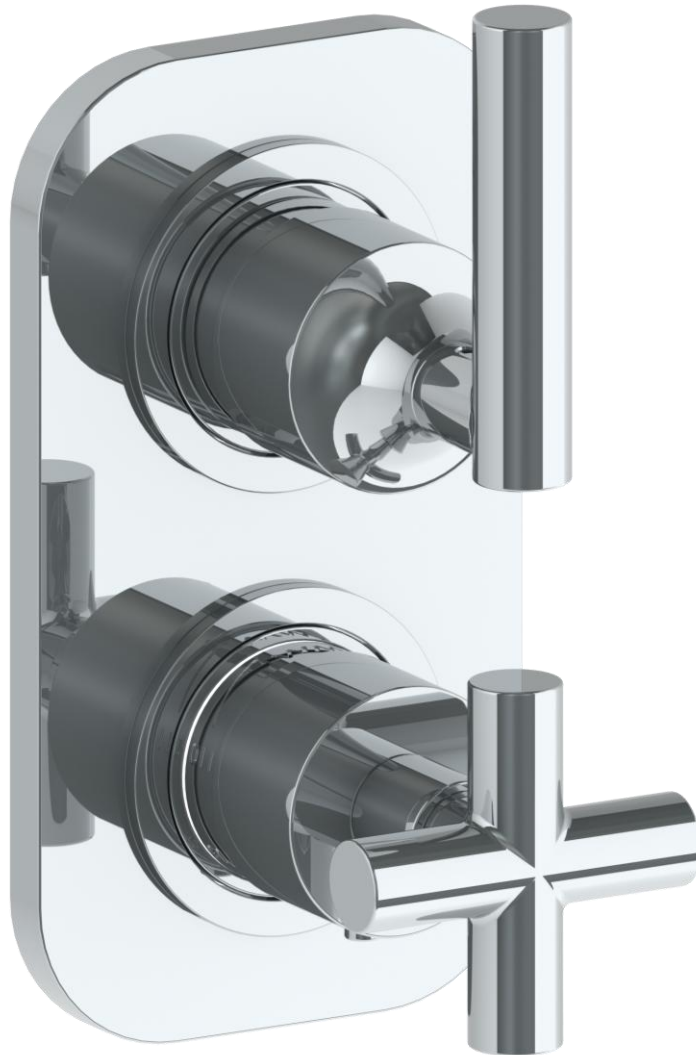

23-T25-L8

Trim Kit Only for Miniature Thermostatic Valve with Built-In Control
Requires SS-TH60 or SS-TH70 concealed rough

WATERMARK DESIGNS 5/20/2019

350 Dewitt Ave Brooklyn NY 11207 USA T 718 257 2800 F 718 257 2144 info@watermark-designs.com