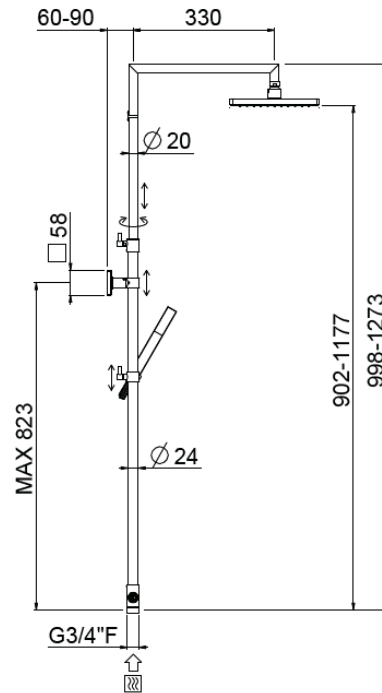

TECHNICAL DRAWING