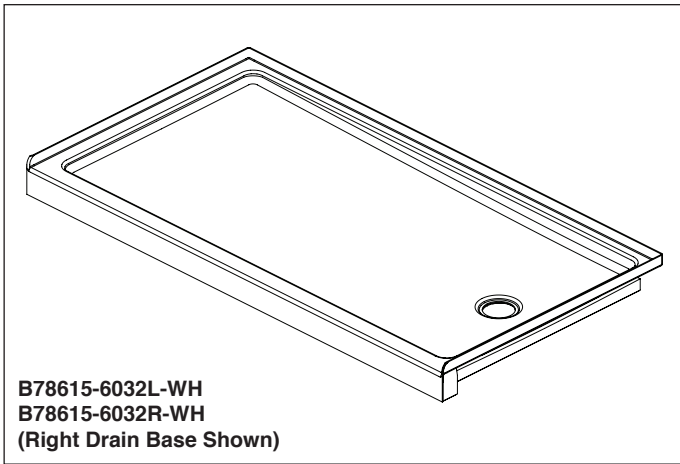

see what Delta can do™

60" X 32" SHOWER BASE

- Haywood™ Collection
- Right Drain or Left Drain Shower Base

STANDARD SPECIFICATIONS:

- Made with high-gloss white ProCrylic™ material
- Textured bottom
- Uses standard shower stall drain with 4 1/4" strainer

WARRANTY

- 10 year limited residential warranty
- 1 year limited commercial warranty

COMPLIES WITH:

- CSA B45.5/IAPMO Z 124

B78615-6032L-WH
B78615-6032R-WH
(Right Drain Base Shown)

Submitted Model No.: _____

Specific Features: _____