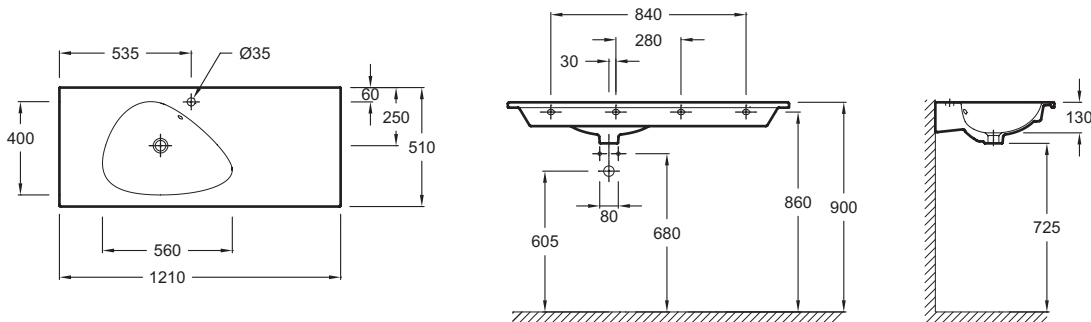

EXAP112

Collection: NOUVELLE VAGUE

Finish*:

00 - White

Features

- **DIMENSIONS:** 121 x 51 cm
- **MATERIAL:** Ceramic
- **TAP DRILLING:** 1 tap hole
- **OVERFLOW:** With
- **RECOMMENDED BRASSWARE:** Nouvelle Vague
- **WEIGHT:** 30 kg
- **INSTALLATION TYPE:** Self-supporting
- **GROUND/UNGROUND:** Without ground underside
- **NUMBER OF VANITY BASINS FOR VANITY TOPS:** Single basin

Installation benefits

- **CLEAN, NEAT INSTALLATION:** Bowl depth does not exceed total basin height, reduced cutout for top (trap, overflow channel and tap fittings)

Technical drawing

Product Specification: Vanity top 121 cm. EXAP112. Collection: NOUVELLE VAGUE. DIMENSIONS: 121 x 51 cm. WEIGHT: 30 kg. MATERIAL: Ceramic. INSTALLATION TYPE: Self-supporting. TAP DRILLING: 1 tap hole. GROUND/UNGROUND: Without ground underside. OVERFLOW: With. NUMBER OF VANITY BASINS FOR VANITY TOPS: Single basin. RECOMMENDED BRASSWARE: Nouvelle Vague.