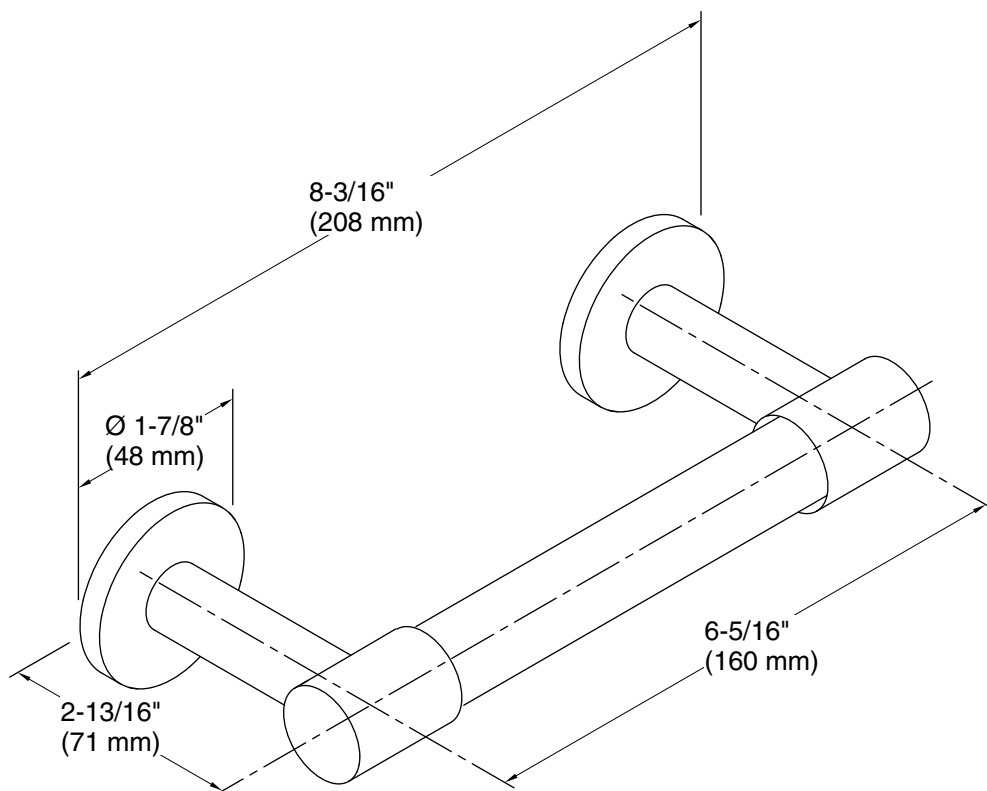

Technical Information

All product dimensions are nominal.

Material: Brass

Notes

Install this product according to the installation guide.

CAUTION: Risk of personal injury. Do not install these products in any area where they are likely to be used inadvertently as a grab bar or support bar. These products are not designed or intended for use as a grab bar or support bar.