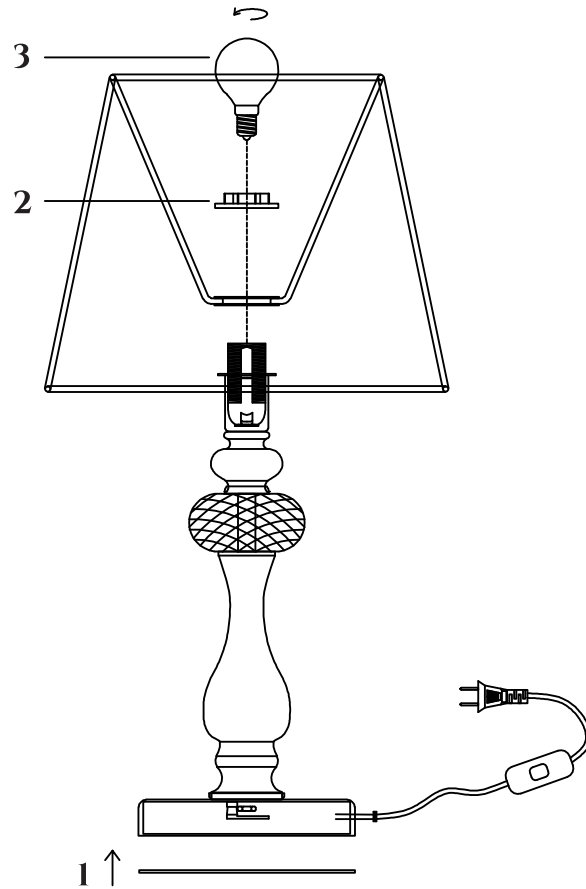

FREYA
TRADITION OF QUALITY

INSTRUCTION

MODEL: FR2306-TL-01-W
TABLE LAMP

1 X E14 (40W)

FREYA-LIGHT.COM