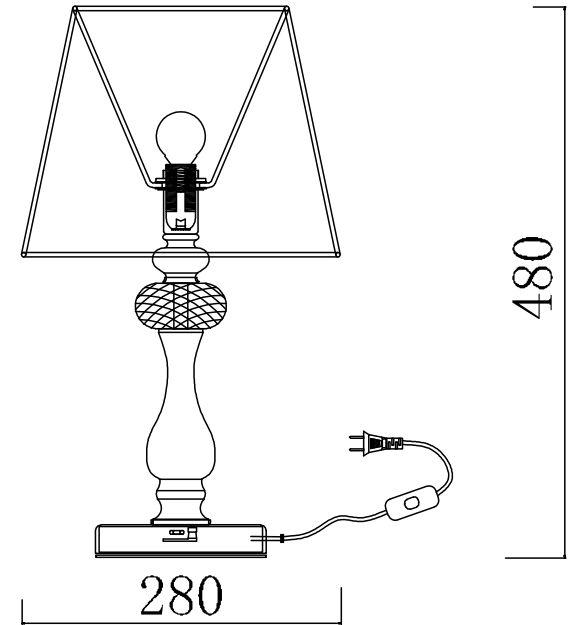

FREYA
TRADITION OF QUALITY

INSTRUCTION

MODEL: FR2306-TL-01-W
TABLE LAMP

1 X E14 (40W)

FREYA-LIGHT.COM