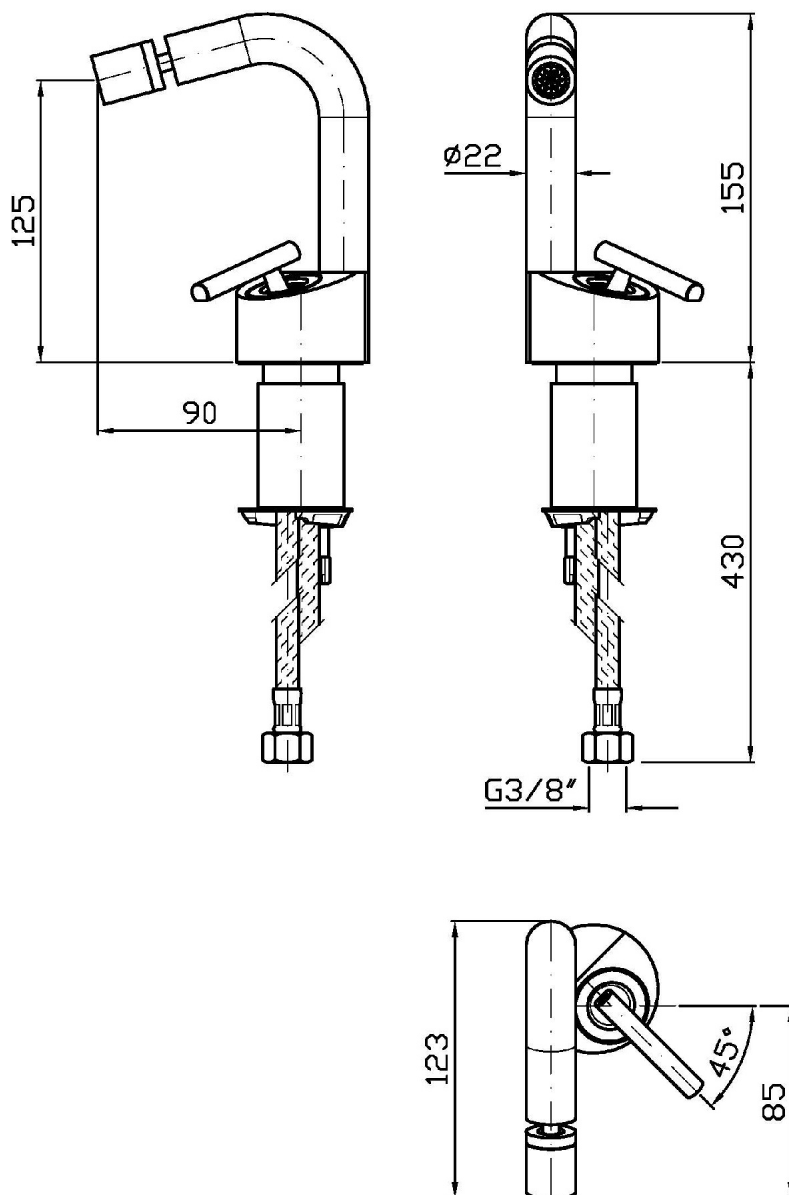

CLOSER

ZCL306

Disegno Complessivo / Overall Drawing