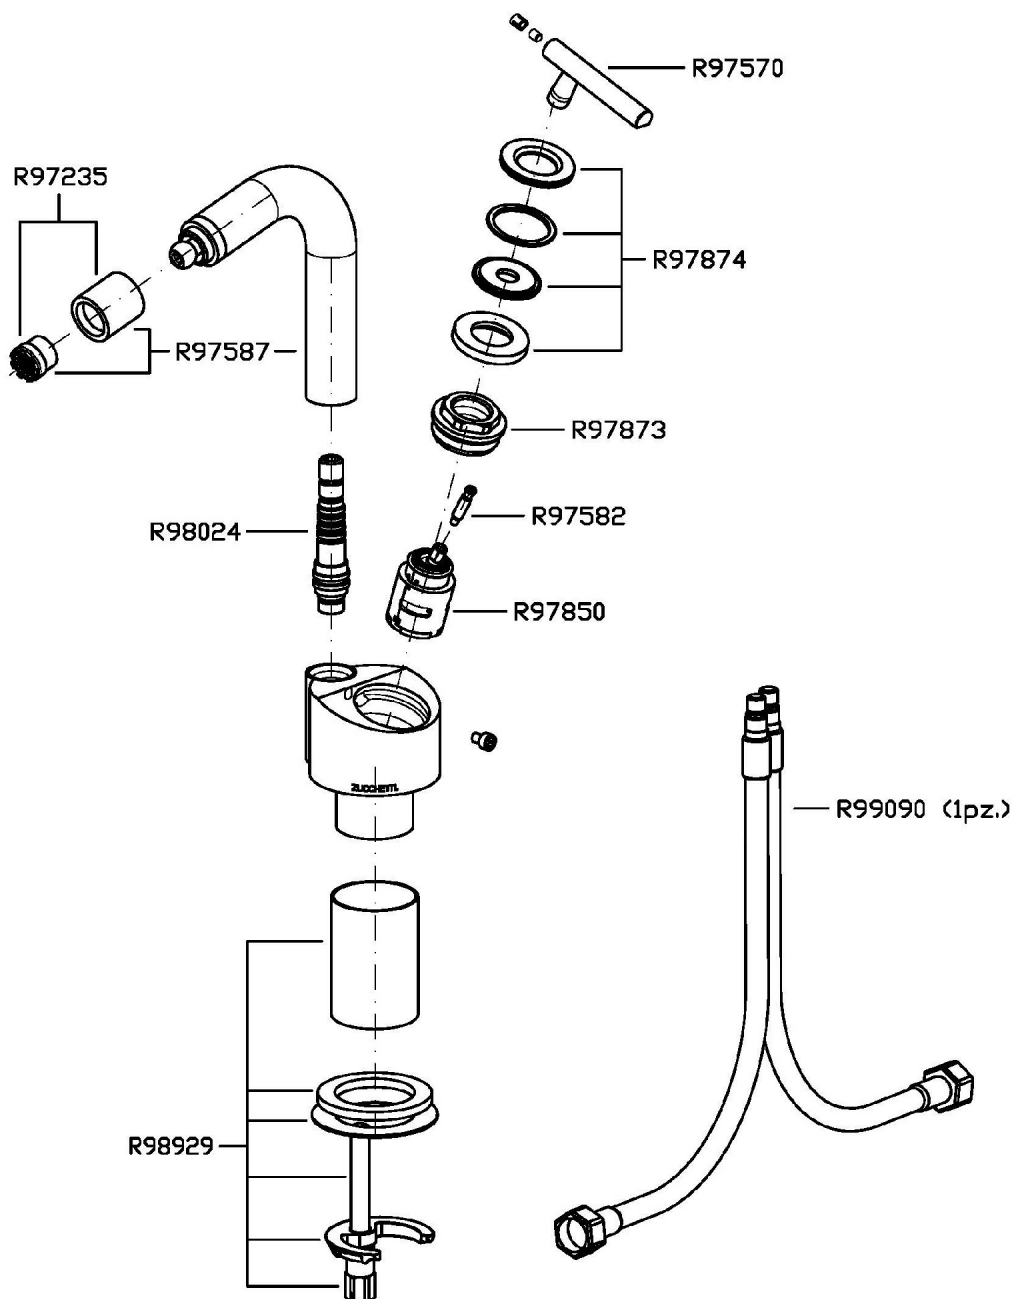

## CLOSER

ZCL306

Disegno Complessivo / Overall Drawing

## CLOSER

ZCL306

Esplosi / Exploded

### ZCL306 Pesì e Misure / Weights and Sizes

Peso ( Kg ) Weight ( lb )	1,81 ( Kg )	3,99 ( lb )
Volume test ( dc3 ) - ( in3 )	7,50 ( dc3 )	457,68 ( in3 )
h ( mm ) - ( in )	90,00 ( mm )	3,54 ( in )
L1 ( mm ) - ( in )	250,00 ( mm )	9,84 ( in )
L2 ( mm ) - ( in )	333,00 ( mm )	13,11 ( in )