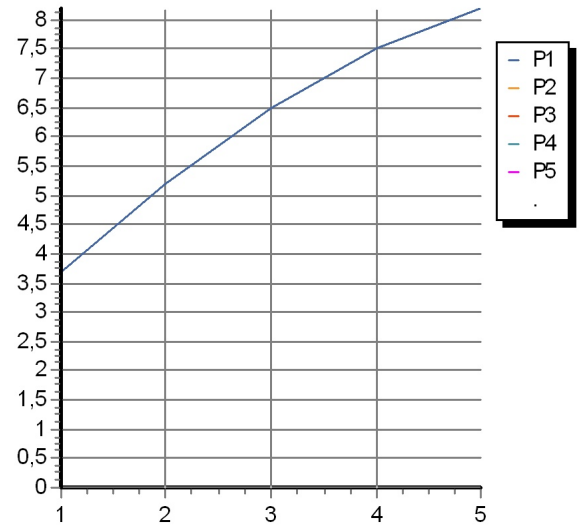

CLOSER

ZCL306 Portate / Flowrates (lt/min)

PRESSIONE PRESSURE	1 BAR	2 BAR	3 BAR	4 BAR	5 BAR
BIDET BIDET	3,7	5,2	6,5	7,5	8,2
P1					
P2					
P3					
P4					
P5