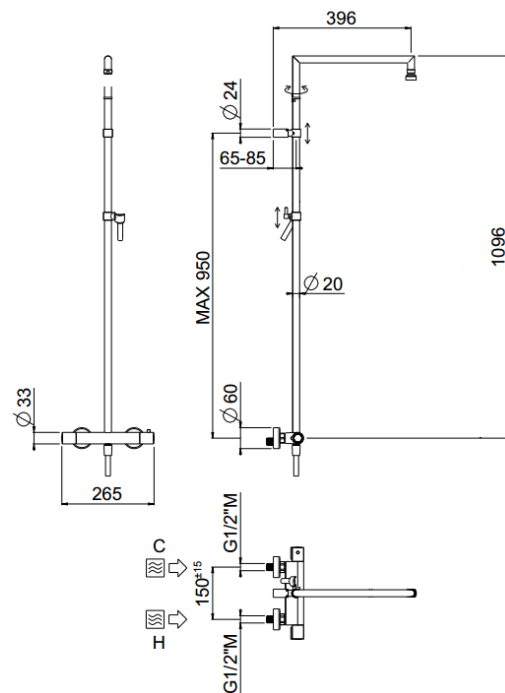

Rigoletto Square

Rigoletto Square single shower column
00-0900Q-CR

TECHNICAL INFORMATION

Shower column including exposed thermostatic mixer with brass handles, diverter, turning bar with adjustable mounting. Without shower and shower head. Smooth double anti-torsion PVC flexible hose, cm 150. CHROME

Flow rate:
x rubinetto

PICTURE

SPARE PARTS

ORIC031
T°

ORIC032
2 vie / ways

FEATURES

Rain jet

double anti-torsion

adjustable column

TECHNICAL DRAWING

FINISHINGS