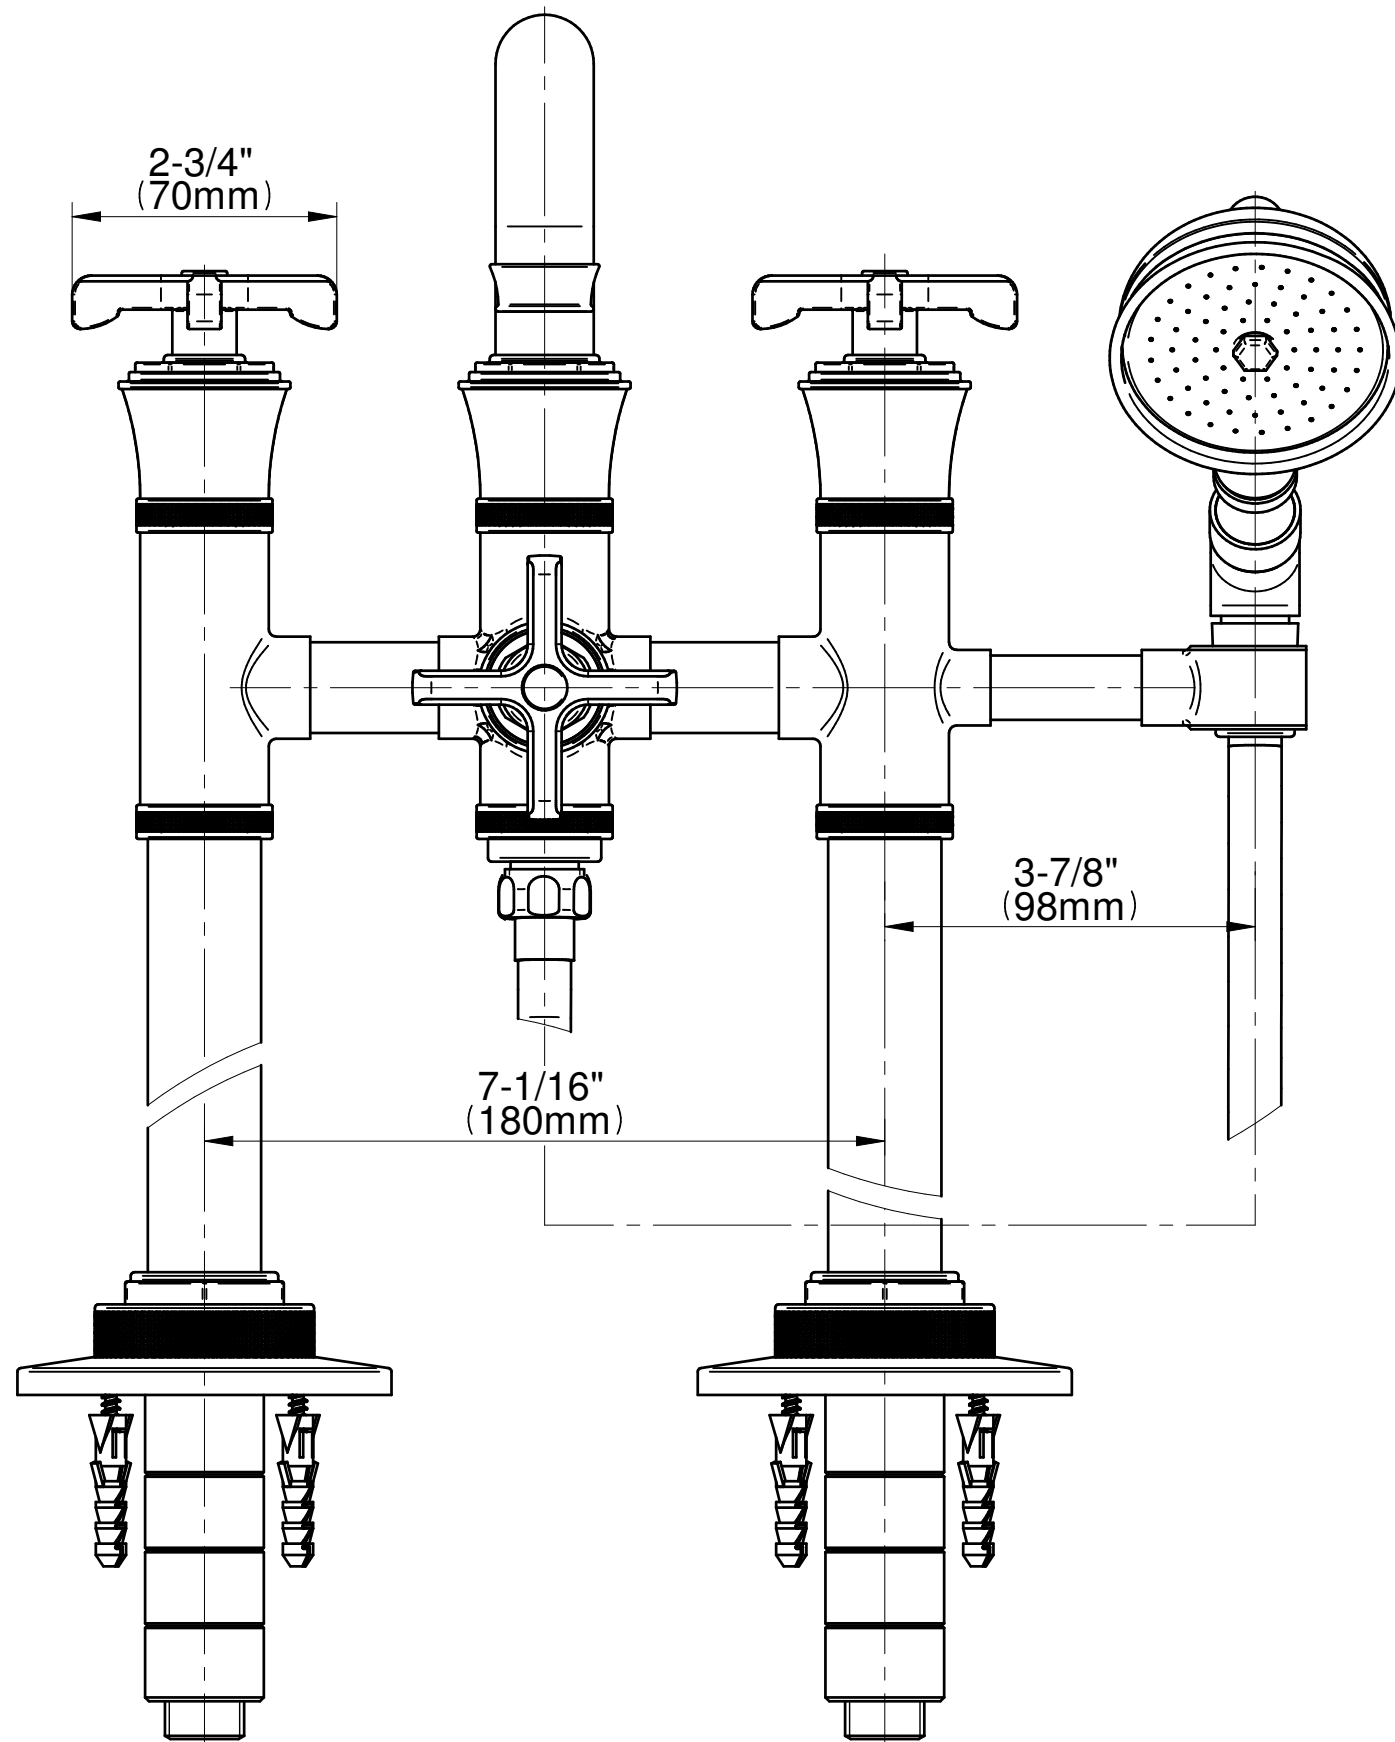

E-11657-C20B

VIGNOLA Series

GRAFF[®]
CUTTING EDGE DESIGN