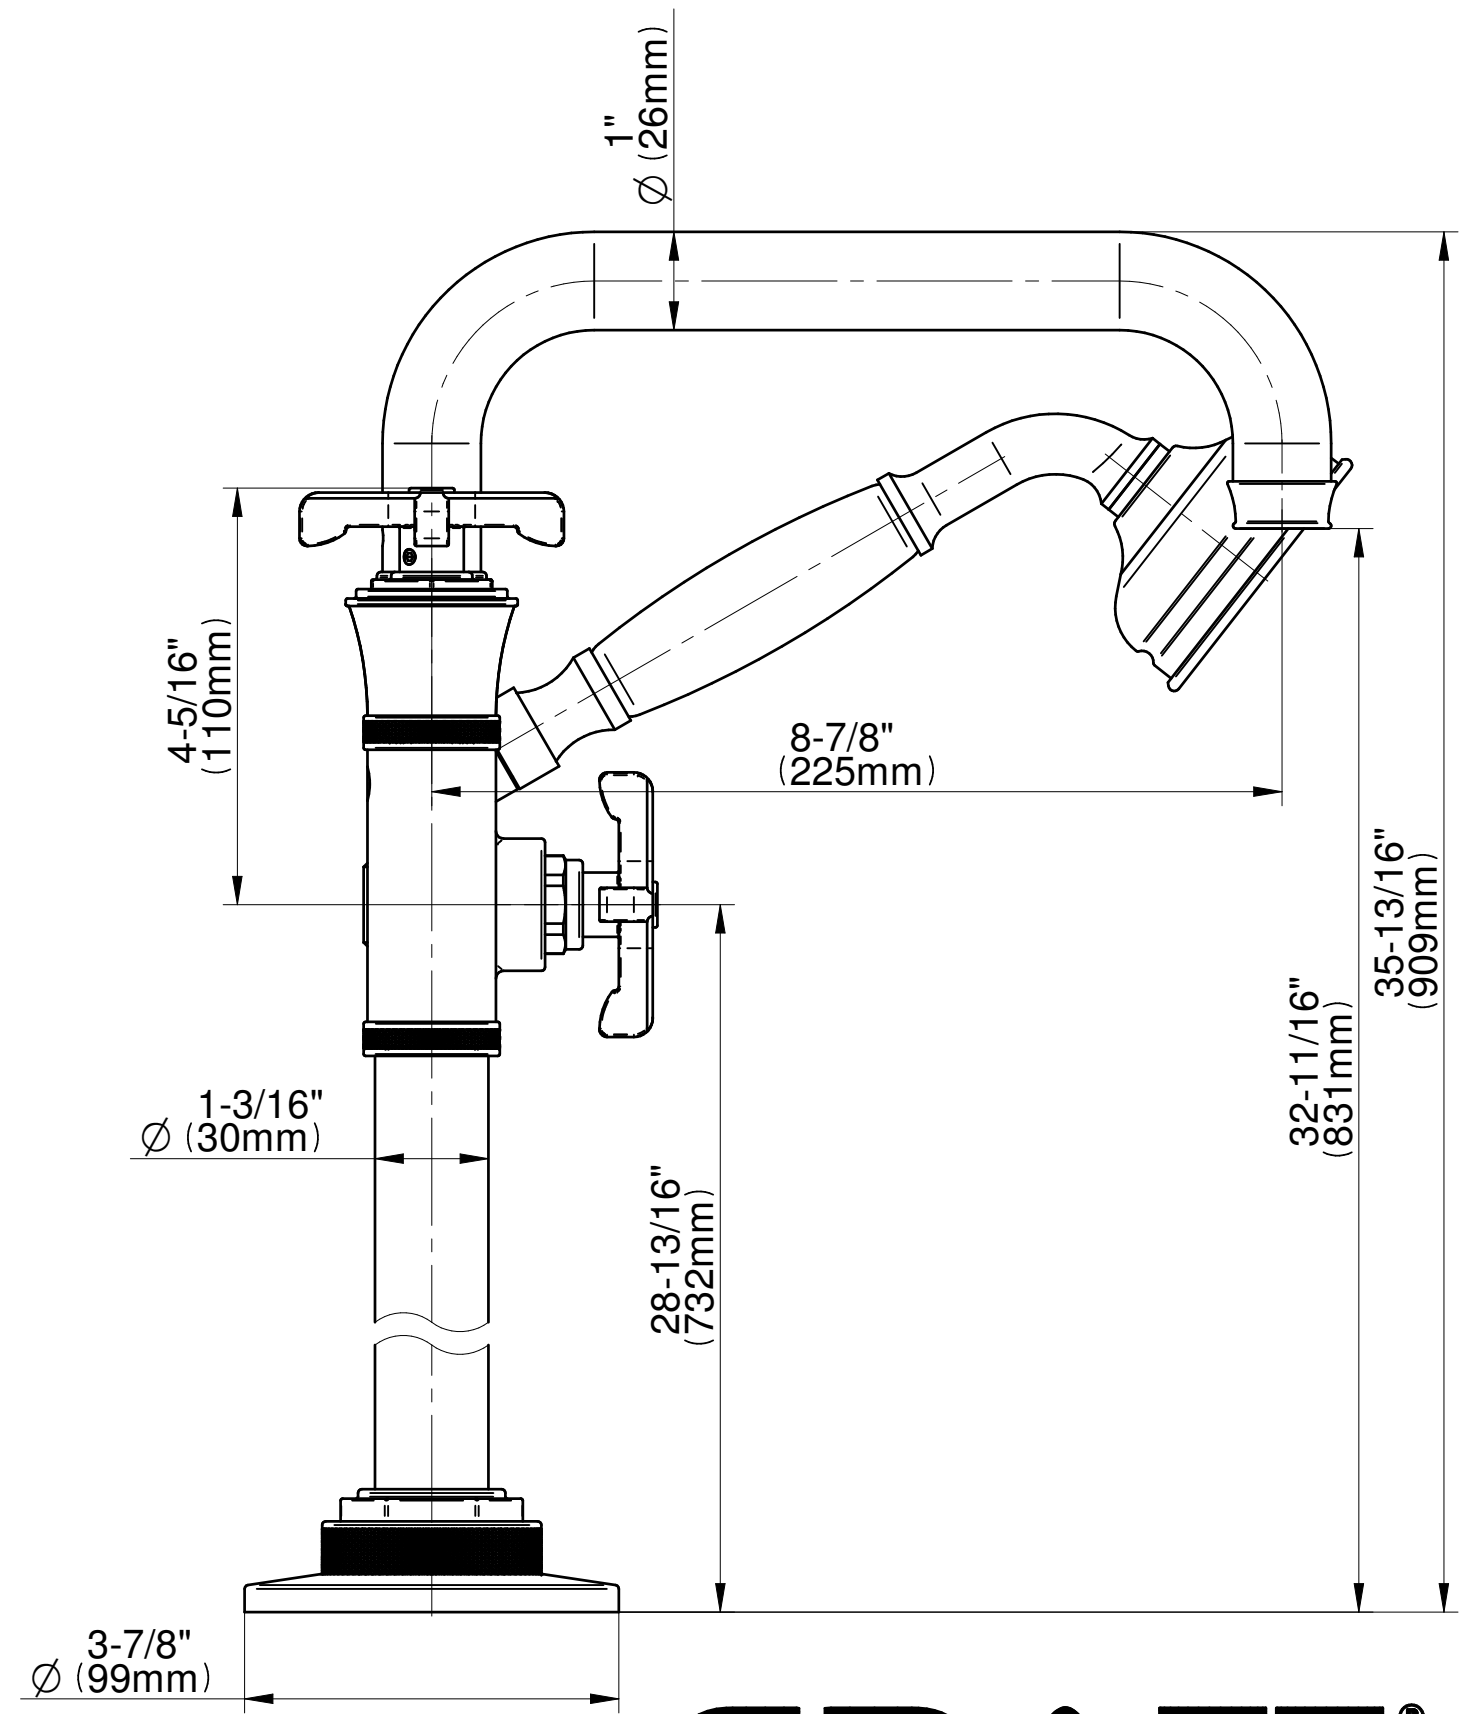

E-11657-C20B

VIGNOLA Series

GRAFF[®]
CUTTING EDGE DESIGN