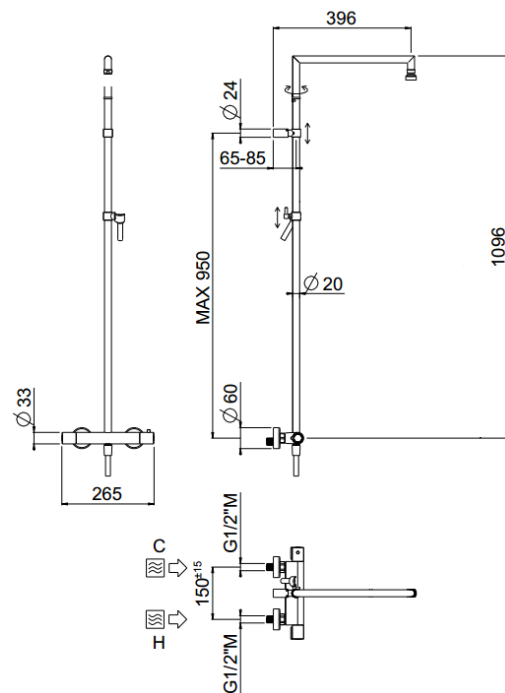

Rigoletto Square

Rigoletto Square single shower column
01-0900Q-CR

TECHNICAL INFORMATION

Shower column including exposed mixer with brass handles, diverter, turning bar with adjustable mounting. Without shower and shower head. Smooth double anti-torsion PVC flexible hose, cm 150. CHROME

Flow rate:
x rubinetto

FEATURES

Rain jet

double anti-torsion

adjustable column

PICTURE

TECHNICAL DRAWING

SPARE PARTS