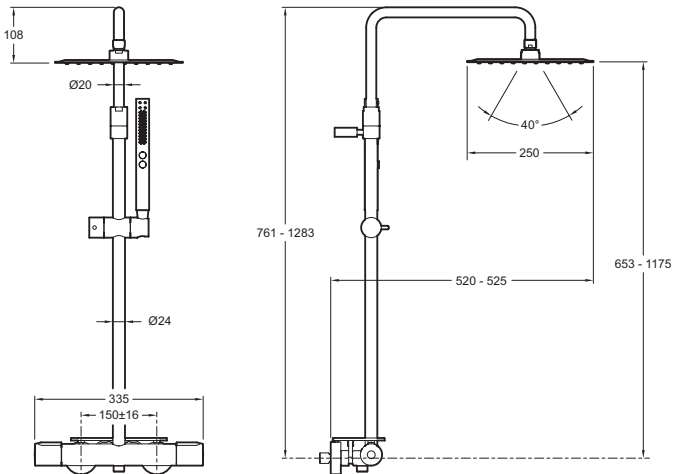

E26595

Collection: MÉTRO

Finish\*:

CP - Chrome

BL - Noir mat

Main features:

## Features

- DIMENSIONS: 33.40 x 33.40 x 131.50 cm
- MATERIAL: Metal
- WEIGHT: 5.6 kg
- INSTALLATION TYPE: Wall-mount

## Technical drawing

Product Specification: Thermostatic shower column. E26595. Collection: MÉTRO. DIMENSIONS: 33.40 x 33.40 x 131.50 cm. WEIGHT: 5.6 kg. MATERIAL: Metal. INSTALLATION TYPE: Wall-mount.