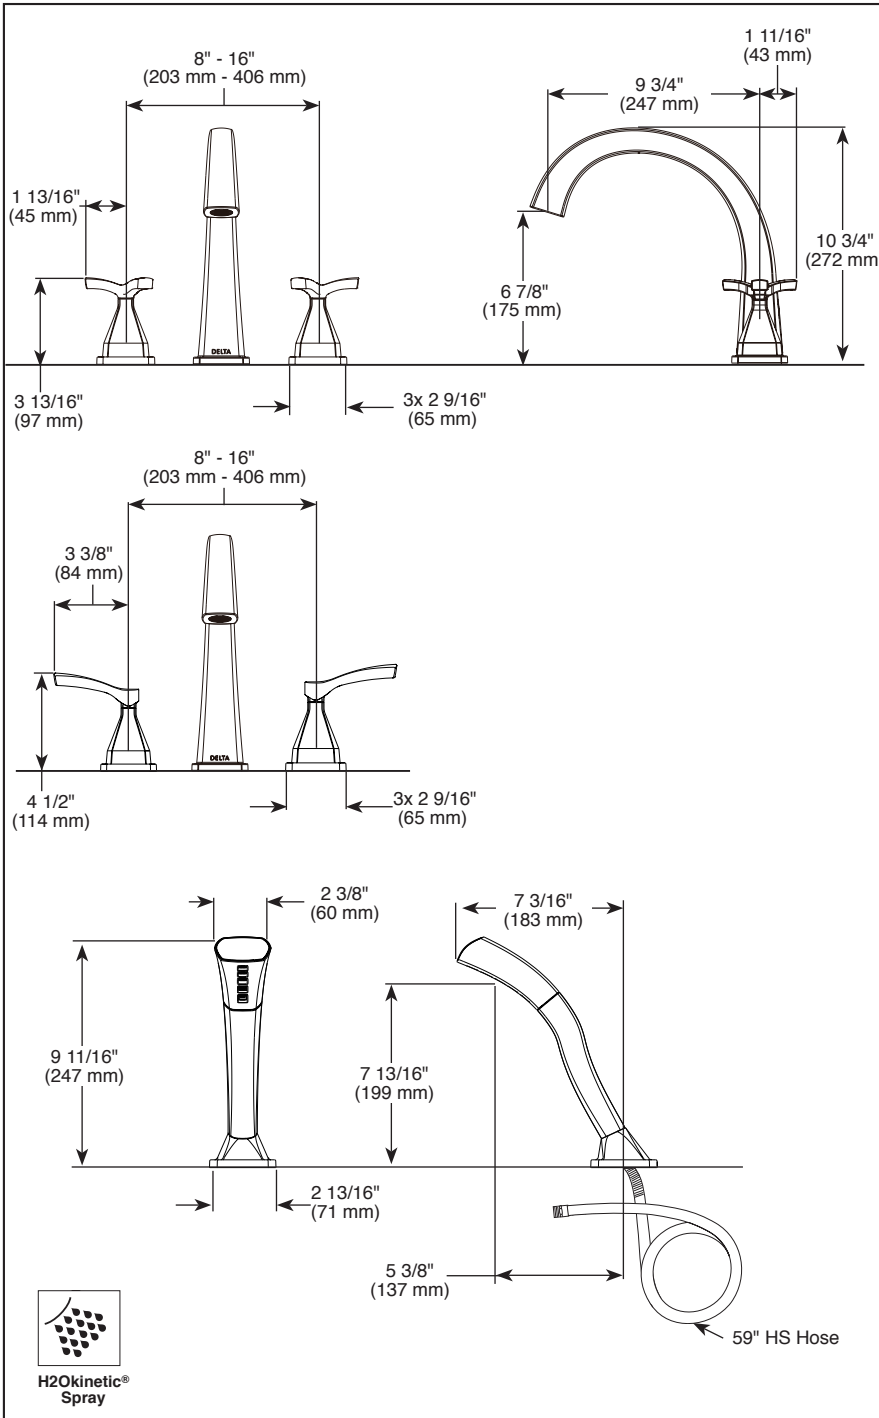

see what Delta can do™

ROMAN TUB/WHIRLPOOL FAUCET TRIM

Submitted Model No.: _____

Specific Features: _____

- Stryke™ Bath Collection
- Three Hole Installation (T2777 & T27776 Series)
- Four Hole Installation (T4777 & T47776 Series)

FEATURES:

- Single setting H₂Okinetic® hand shower (T4777 & T47776)

STANDARD SPECIFICATIONS:

- Temperature and volume controlled with handles
- Rough-In kit must also be ordered to complete installation (R4707 for four hole and R2707 for three hole). There are separate specification sheets on each rough-in kit if more details are required.
- Hand shower includes certified double check valves for backflow prevention (T4777 & T47776)
- Hand shower max flow rate 1.75 gpm @ 80 psi, 6.6 L/min @ 550 kPa
- Red/blue indicators

COMPLIES WITH:

- ASME A112.18.1 / CSA B125.1
- Indicates compliance to ICC/ANSI A117.1 - Valve control only
- EPA WaterSense® - Applies to T4777▲ & T47776▲ only

▲ Designate proper finish suffix

Delta reserves the right (1) to make changes in specifications and materials, and (2) to change or discontinue models, both without notice or obligation. Dimensions are for reference only. See current full-line price book or www.deltafaucet.com for finish options and product availability.