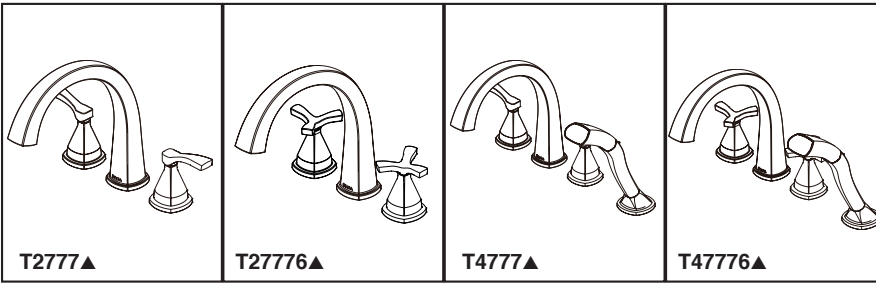

see what Delta can do™

ROMAN TUB/WHIRLPOOL FAUCET TRIM

Submitted Model No.: _____

Specific Features: _____

- Stryke™ Bath Collection
- Three Hole Installation (T2777 & T27776 Series)
- Four Hole Installation (T4777 & T47776 Series)

FEATURES:

- Single setting H₂Okinetic® hand shower (T4777 & T47776)

STANDARD SPECIFICATIONS:

- Temperature and volume controlled with handles
- Rough-In kit must also be ordered to complete installation (R4707 for four hole and R2707 for three hole). There are separate specification sheets on each rough-in kit if more details are required.
- Hand shower includes certified double check valves for backflow prevention (T4777 & T47776)
- Hand shower max flow rate 1.75 gpm @ 80 psi, 6.6 L/min @ 550 kPa
- Red/blue indicators