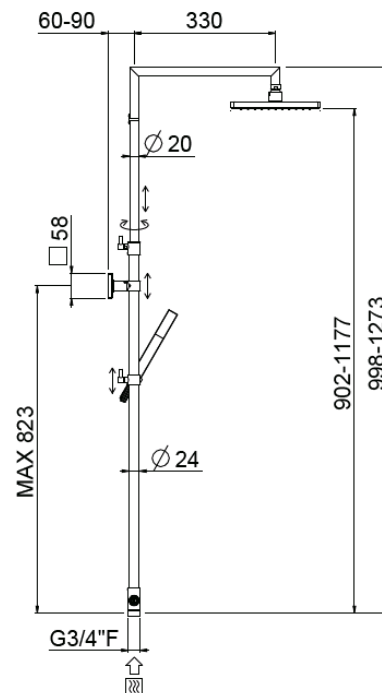

# Corner telescopic 3/4" connection

Corner telescopic 3/4" connection, Square shower head  
**31476-CR**

## TECHNICAL INFORMATION

Turning shower column with adjustable mounting with articulated shower holder, 3/4 connection, adjustable upper holder and diverter. Non-liming inspectable square shower head 200x200 in ABS. ABS non-liming one jet square shower. PVC smooth double anti-torsion flexible hose cm 150. CHROME

## SPARE PARTS

## TECHNICAL DRAWING