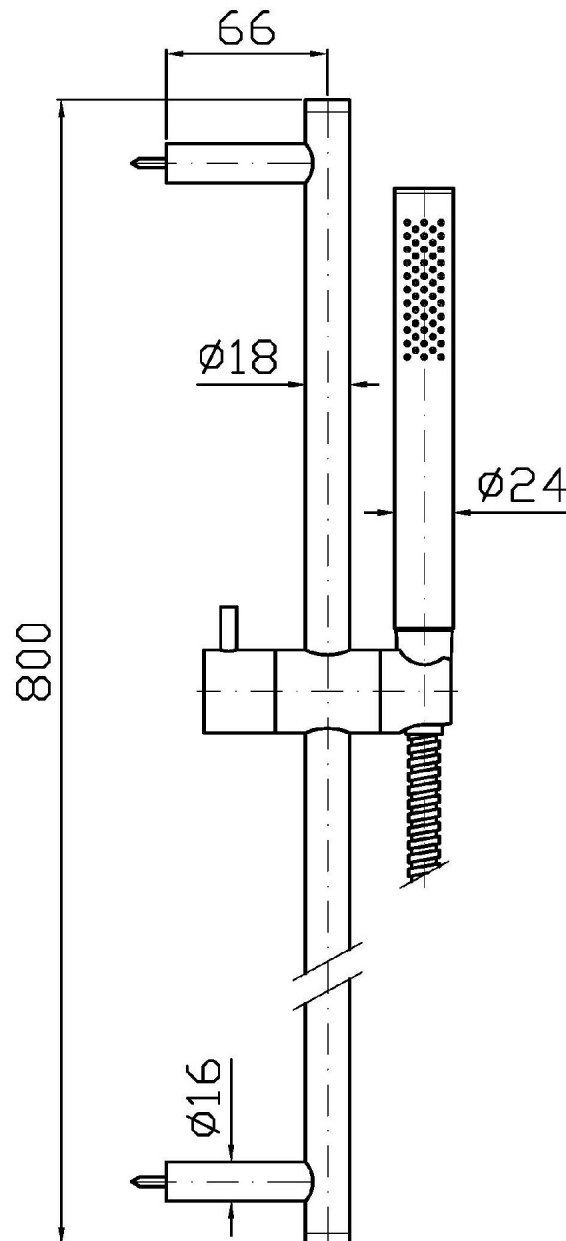

## SHOWER

Z95182

Completo asta murale. / Complete slide rail.

Completo asta murale con barra da 800 mm, doccia in ottone a getto fisso Z94177, flessibile da 1500 mm.

Complete slide rail length 800 mm, brass handshower Z94177 simple jet, 1500 mm flexible hose.

## SHOWER

Z95182

Disegno Complessivo / Overall Drawing

## SHOWER

Z95182

Portate / Flowrates (lt/min)

PRESSIONE PRESSURE	1 BAR	2 BAR	3 BAR	4 BAR	5 BAR
DOCCETTA HANDSHOWER P1	7,6	11	13,7	16	17,8
P2					
P3					
P4					
P5					

## SHOWER

Z95182

Pesi e Misure / Weights and Sizes

Peso ( Kg ) Weight ( lb )	1,15 ( Kg )	2,54 ( lb )
Volume test ( dc3 ) - ( in3 )	8,56 ( dc3 )	522,36 ( in3 )
h ( mm ) - ( in )	85,00 ( mm )	3,35 ( in )
L1 ( mm ) - ( in )	122,00 ( mm )	4,80 ( in )
L2 ( mm ) - ( in )	825,00 ( mm )	32,48 ( in )