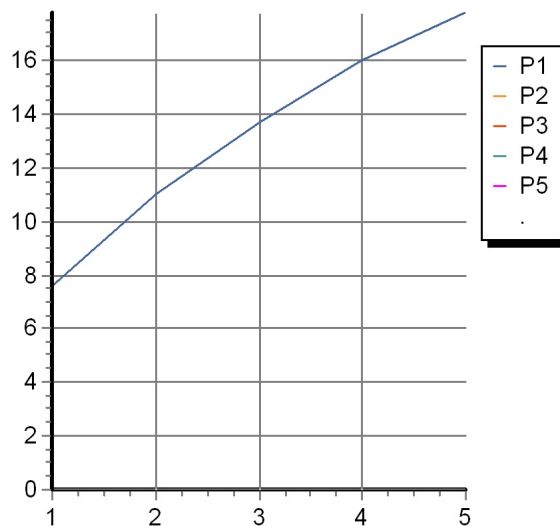

## SHOWER

Z95182

Disegno Complessivo / Overall Drawing

## SHOWER

Z95182

Portate / Flowrates (lt/min)

PRESSIONE PRESSURE	1 BAR	2 BAR	3 BAR	4 BAR	5 BAR
DOCCETTA HANDSHOWER P1	7,6	11	13,7	16	17,8
P2					
P3					
P4					
P5					

## SHOWER

Z95182

Pesi e Misure / Weights and Sizes

Peso ( Kg ) Weight ( lb )	1,15 ( Kg )	2,54 ( lb )
Volume test ( dc3 ) - ( in3 )	8,56 ( dc3 )	522,36 ( in3 )
h ( mm ) - ( in )	85,00 ( mm )	3,35 ( in )
L1 ( mm ) - ( in )	122,00 ( mm )	4,80 ( in )
L2 ( mm ) - ( in )	825,00 ( mm )	32,48 ( in )