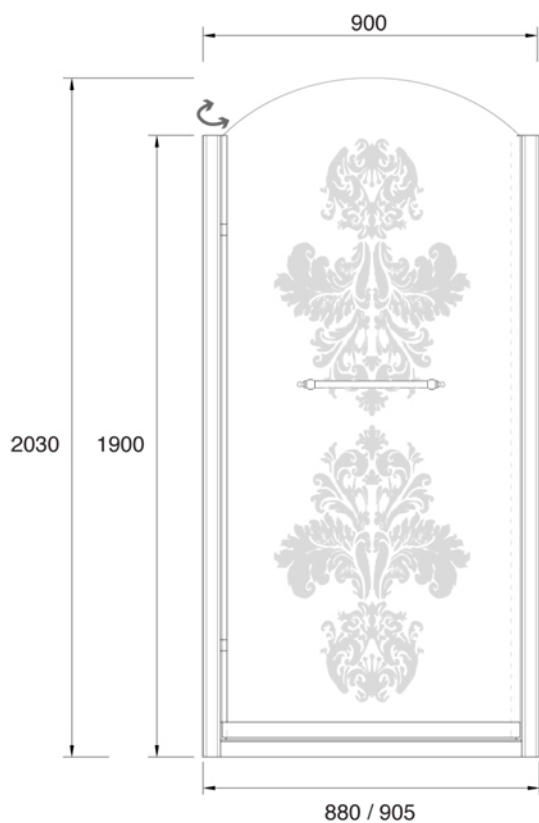

DESTRA / RIGHT

SINISTRA / LEFT

SHOWER ENCLOSURES Collection

Code	Description
7002 7006 7003 7007	Arcadia corner cabin 700x700 (ext. 680 - 700) Transparent Floral decoration on frosted glass Chrome - Right Incalux - Right Chrome - Left Incalux - Left
7000 7004 7001 7005	Frosted Floral decoration on clear glass Chrome - Right Incalux - Right Chrome - Left Incalux - Left

GH
GENTRY HOME

Verona - Italy
tel. +39 045 8006917
fax. +39 045 8020111
gentry-home.com

DESTRA / RIGHT

SINISTRA / LEFT

SHOWER ENCLOSURES Collection

Code	Description
7033 7037 7034 7038	Arcadia corner cabin 800x800 (ext. 780 - 800) Transparent Floral decoration on frosted glass Chrome - Right Incalux - Right Chrome - Left Incalux - Left
7031 7035 7032 7036	Frosted Floral decoration on clear glass Chrome - Right Incalux - Right Chrome - Left Incalux - Left

GH
GENTRY HOME

Verona - Italy
tel. +39 045 8006917
fax. +39 045 8020111
gentry-home.com

DESTRA / RIGHT

SINISTRA / LEFT

SHOWER ENCLOSURES Collection

Code	Description
7041 7045 7042 7046	Arcadia corner cabin 800x800 (ext. 780 - 800) Transparent Deco decoration on frosted glass Chrome - Right Incalux - Right Chrome - Left Incalux - Left
7039 7043 7040 7044	Frosted Deco decoration on clear glass Chrome - Right Incalux - Right Chrome - Left Incalux - Left

GH
GENTRY HOME

Verona - Italy
tel. +39 045 8006917
fax. +39 045 8020111
gentry-home.com

DESTRA / RIGHT

SINISTRA / LEFT

SHOWER ENCLOSURES Collection

Code	Description
7063 7067 7064 7068	Arcadia corner cabin 900x900 (ext. 880 - 900) Transparent Floral decoration on frosted glass Chrome - Right Incalux - Right Chrome - Left Incalux - Left
7061 7065 7062 7066	Frosted Floral decoration on clear glass Chrome - Right Incalux - Right Chrome - Left Incalux - Left