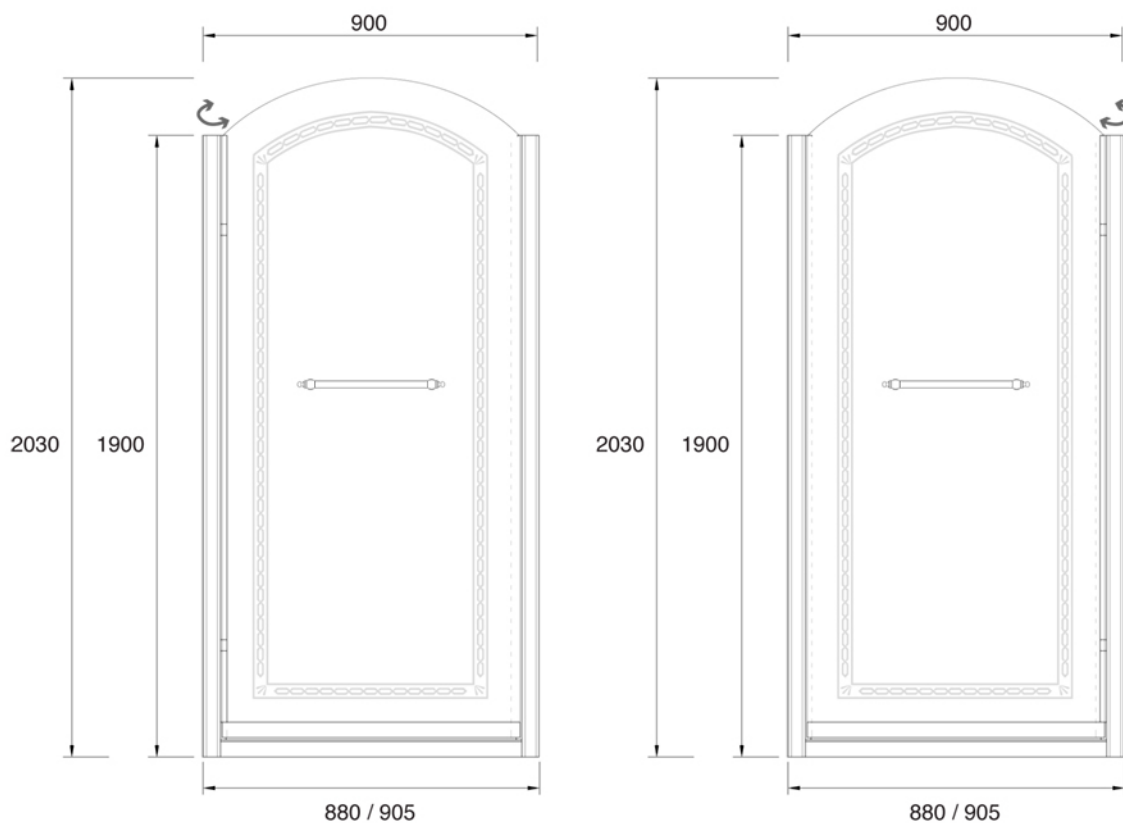

DESTRA / RIGHT

SINISTRA / LEFT

SHOWER ENCLOSURES Collection

Code	Description
7071 7075 7072 7076	Arcadia corner cabin 900x900 (ext. 880 - 900) Transparent Deco decoration on frosted glass Chrome - Right Incalux - Right Chrome - Left Incalux - Left
7069 7073 7070 7074	Frosted Deco decoration on clear glass Chrome - Right Incalux - Right Chrome - Left Incalux - Left

GH
GENTRY HOME

Verona - Italy
tel. +39 045 8006917
fax. +39 045 8020111
gentry-home.com