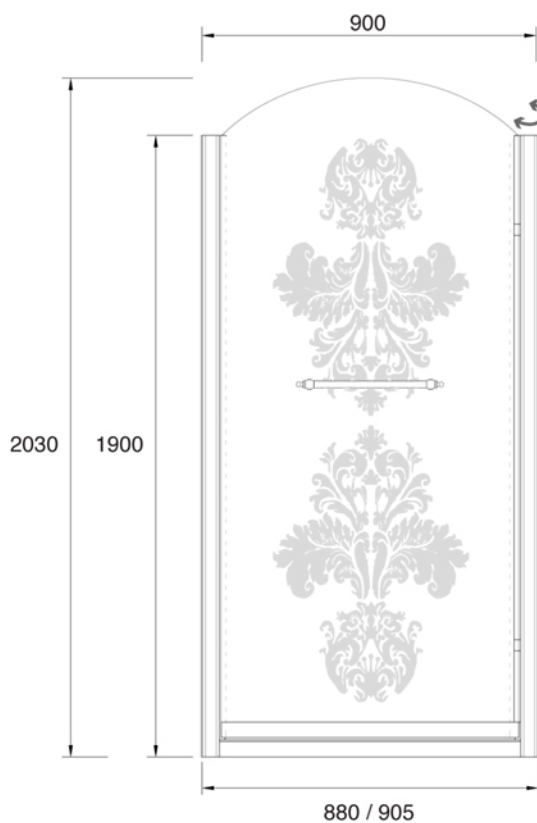

DESTRA / RIGHT

SINISTRA / LEFT

SHOWER ENCLOSURES Collection

Code	Description
7002 7006 7003 7007	Arcadia corner cabin 700x700 (ext. 680 - 700) Transparent Floral decoration on frosted glass Chrome - Right Incalux - Right Chrome - Left Incalux - Left
7000 7004 7001 7005	Frosted Floral decoration on clear glass Chrome - Right Incalux - Right Chrome - Left Incalux - Left

GH
GENTRY HOME

Verona - Italy
tel. +39 045 8006917
fax. +39 045 8020111
gentry-home.com

DESTRA / RIGHT

SINISTRA / LEFT

SHOWER ENCLOSURES Collection

Code	Description
7033 7037 7034 7038	Arcadia corner cabin 800x800 (ext. 780 - 800) Transparent Floral decoration on frosted glass Chrome - Right Incalux - Right Chrome - Left Incalux - Left
7031 7035 7032 7036	Frosted Floral decoration on clear glass Chrome - Right Incalux - Right Chrome - Left Incalux - Left

GH
GENTRY HOME

Verona - Italy
tel. +39 045 8006917
fax. +39 045 8020111
gentry-home.com

DESTRA / RIGHT

SINISTRA / LEFT

SHOWER ENCLOSURES Collection

Code	Description
7041 7045 7042 7046	Arcadia corner cabin 800x800 (ext. 780 - 800) Transparent Deco decoration on frosted glass Chrome - Right Incalux - Right Chrome - Left Incalux - Left
7039 7043 7040 7044	Frosted Deco decoration on clear glass Chrome - Right Incalux - Right Chrome - Left Incalux - Left

GH
GENTRY HOME

Verona - Italy
tel. +39 045 8006917
fax. +39 045 8020111
gentry-home.com

DESTRA / RIGHT

SINISTRA / LEFT

SHOWER ENCLOSURES Collection

Code	Description
7063 7067 7064 7068	Arcadia corner cabin 900x900 (ext. 880 - 900) Transparent Floral decoration on frosted glass Chrome - Right Incalux - Right Chrome - Left Incalux - Left
7061 7065 7062 7066	Frosted Floral decoration on clear glass Chrome - Right Incalux - Right Chrome - Left Incalux - Left