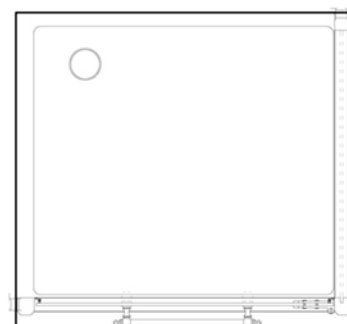

GH
GENTRY HOME

Verona - Italy
tel. +39 045 8006917
fax. +39 045 8020111
gentry-home.com

DESTRA / RIGHT

SINISTRA / LEFT

SHOWER ENCLOSURES Collection

Code	Description
7041 7045 7042 7046	Arcadia corner cabin 800x800 (ext. 780 - 800) Transparent Deco decoration on frosted glass Chrome - Right Incalux - Right Chrome - Left Incalux - Left
7039 7043 7040 7044	Frosted Deco decoration on clear glass Chrome - Right Incalux - Right Chrome - Left Incalux - Left

GH
GENTRY HOME

Verona - Italy
tel. +39 045 8006917
fax. +39 045 8020111
gentry-home.com

DESTRA / RIGHT

SINISTRA / LEFT

SHOWER ENCLOSURES Collection

Code	Description
7063 7067 7064 7068	Arcadia corner cabin 900x900 (ext. 880 - 900) Transparent Floral decoration on frosted glass Chrome - Right Incalux - Right Chrome - Left Incalux - Left
7061 7065 7062 7066	Frosted Floral decoration on clear glass Chrome - Right Incalux - Right Chrome - Left Incalux - Left

GH
GENTRY HOME

Verona - Italy
tel. +39 045 8006917
fax. +39 045 8020111
gentry-home.com

DESTRA / RIGHT

SINISTRA / LEFT

SHOWER ENCLOSURES Collection

Code	Description
7071 7075 7072 7076	Arcadia corner cabin 900x900 (ext. 880 - 900) Transparent Deco decoration on frosted glass Chrome - Right Incalux - Right Chrome - Left Incalux - Left
7069 7073 7070 7074	Frosted Deco decoration on clear glass Chrome - Right Incalux - Right Chrome - Left Incalux - Left