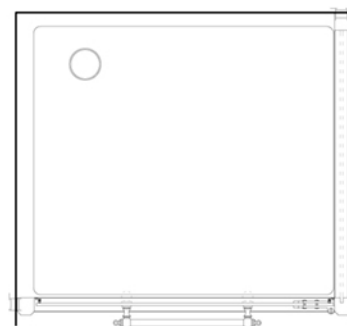

DESTRA / RIGHT

SINISTRA / LEFT

SHOWER ENCLOSURES Collection

Code	Description
7002 7006 7003 7007	Arcadia corner cabin 700x700 (ext. 680 - 700) Transparent Floral decoration on frosted glass Chrome - Right Incalux - Right Chrome - Left Incalux - Left
7000 7004 7001 7005	Frosted Floral decoration on clear glass Chrome - Right Incalux - Right Chrome - Left Incalux - Left

GH
GENTRY HOME

Verona - Italy
tel. +39 045 8006917
fax. +39 045 8020111
gentry-home.com

DESTRA / RIGHT

SINISTRA / LEFT

SHOWER ENCLOSURES Collection

Code	Description
7033 7037 7034 7038	Arcadia corner cabin 800x800 (ext. 780 - 800) Transparent Floral decoration on frosted glass Chrome - Right Incalux - Right Chrome - Left Incalux - Left
7031 7035 7032 7036	Frosted Floral decoration on clear glass Chrome - Right Incalux - Right Chrome - Left Incalux - Left

GH
GENTRY HOME

Verona - Italy
tel. +39 045 8006917
fax. +39 045 8020111
gentry-home.com

DESTRA / RIGHT

SINISTRA / LEFT

SHOWER ENCLOSURES Collection

Code	Description
7041 7045 7042 7046	Arcadia corner cabin 800x800 (ext. 780 - 800) Transparent Deco decoration on frosted glass Chrome - Right Incalux - Right Chrome - Left Incalux - Left
7039 7043 7040 7044	Frosted Deco decoration on clear glass Chrome - Right Incalux - Right Chrome - Left Incalux - Left

GH
GENTRY HOME

Verona - Italy
tel. +39 045 8006917
fax. +39 045 8020111
gentry-home.com

DESTRA / RIGHT

SINISTRA / LEFT

SHOWER ENCLOSURES Collection

Code	Description
7063 7067 7064 7068	Arcadia corner cabin 900x900 (ext. 880 - 900) Transparent Floral decoration on frosted glass Chrome - Right Incalux - Right Chrome - Left Incalux - Left
7061 7065 7062 7066	Frosted Floral decoration on clear glass Chrome - Right Incalux - Right Chrome - Left Incalux - Left