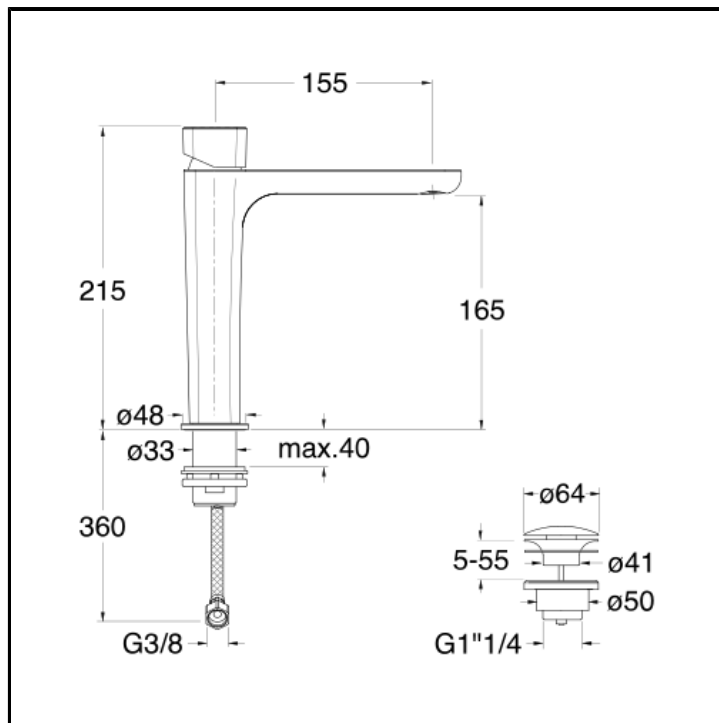

CRIKG227

■ CRISTINA
RUBINETTERIE

Basin mixer MEDIUM with 1"1/4 Up&Down waste

FINITURE

 Chrome

FEATURES (MODEL NAME SIDE)

- Medium

FEATURES FROM TECHNOLOGIES