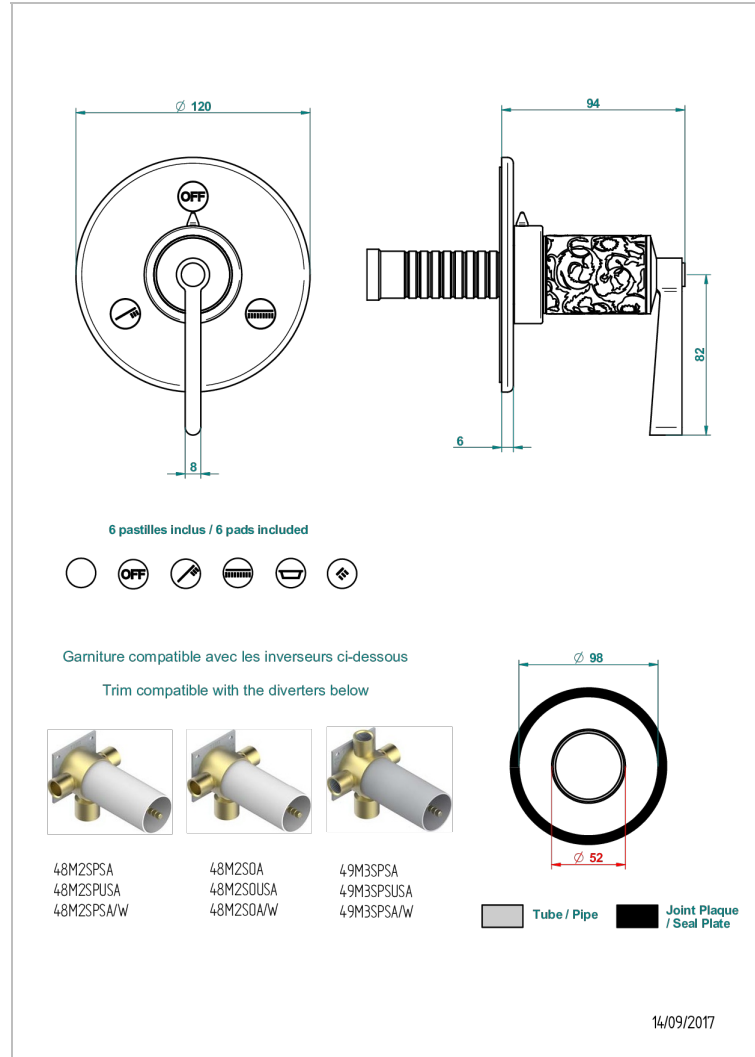

FRIVOLE C РУКОЯТКАМИ

G2S-48M2SB

Trim for wall mounted diverter, 2 ways - ref. 48M2 and 3 ways - ref. 49M3

THG[®]
PARIS

ХАРАКТЕРИСТИКИ

- Frivole с рукоятками
- Trim for wall mounted diverter, 2 ways - ref. 48M2 and 3 ways - ref. 49M3

СВЯЗАННЫЕ ТОВАРНЫЕ ПОЗИЦИИ

- Ref. G00-48M2SOA Wall mounted 3-way diverter with ceramic cartridge for concealed installation- 1 inlet 3/4" and 2 outlets 1/2" without stop position, without trim
- Ref. G00-48M2SPSA Wall mounted 3-way diverter with ceramic cartridge for concealed installation, 1 inlet 3/4" and 2 outlets 1/2" with stop position, without trim
- Ref. G00-49M3SPSA Wall mounted 4-way diverter with ceramic cartridge for concealed installation- 1 inlet 3/4" and 3 outlets 1/2" with stop position, without trim