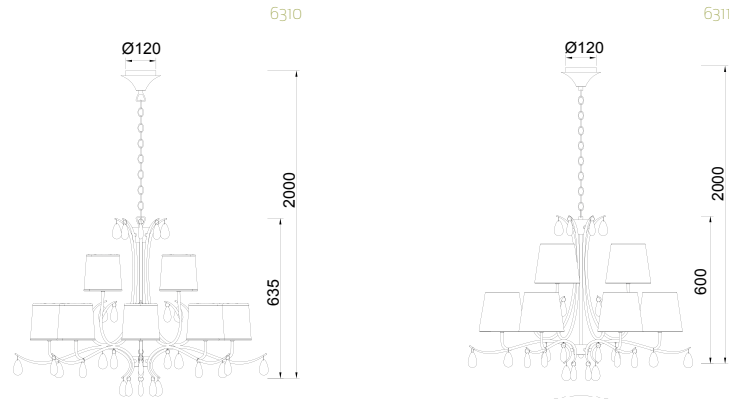

Colgante - Pendant Lamp
Cromo - Chrome

6310
8+4 Luces
12 x E14 máx.20W/no incl

6311
6+3 Luces
9 x E14 máx.20W/no incl

6312
8 Luces
8 x E14 máx.20W/no incl

6314
5 Luces
5 x E14 máx.20W/no incl

6315
3 Luces
3 x E14 máx.20W/no incl

AC. 220-240V E14 Máx 20W Aluminio+Cristal+Textil - Aluminium+Glass+Fabric

OAMI 004721413-030* pág 160 Acabados-finishes