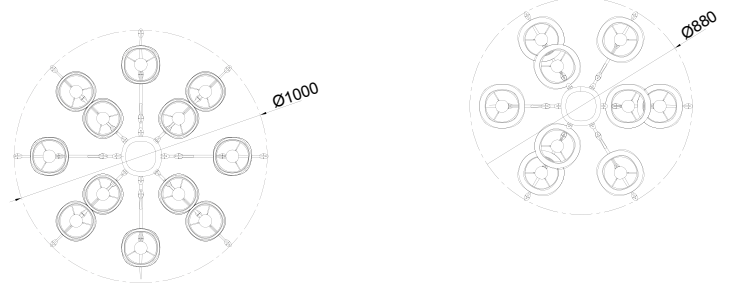

Colgante - Pendant Lamp
Cromo - Chrome

6310
8+4 Luces
12 x E14 máx.20W/no incl

6311
6+3 Luces
9 x E14 máx.20W/no incl

6312
8 Luces
8 x E14 máx.20W/no incl

6314
5 Luces
5 x E14 máx.20W/no incl

6315
3 Luces
3 x E14 máx.20W/no incl

Pantalla textil simil piel color blanco (peltex blanco) fabricada en España

AC. 220-240V E14 Máx 20W Aluminio+Cristal+Textil - Aluminium+Glass+Fabric

OAMI 004721413-030* pág 160 Acabados-finishes