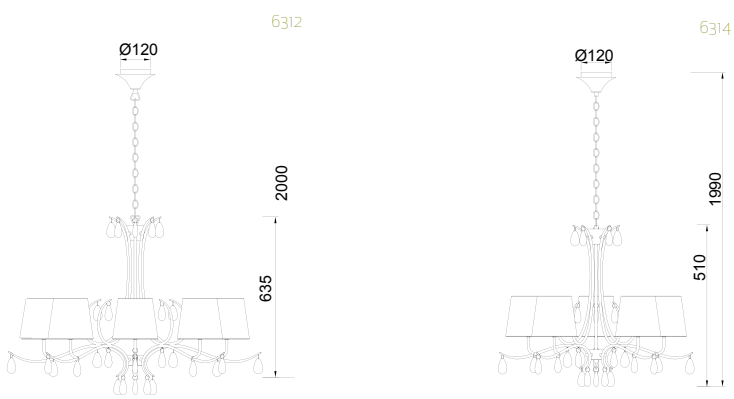

Colgante - Pendant Lamp
Cromo - Chrome

6310
8+4 Luces
12 x E14 máx.20W/no incl

6311
6+3 Luces
9 x E14 máx.20W/no incl

6312
8 Luces
8 x E14 máx.20W/no incl

6314
5 Luces
5 x E14 máx.20W/no incl

6315
3 Luces
3 x E14 máx.20W/no incl

AC. 220-240V E14 Máx 20W Aluminio+Cristal+Textil - Aluminium+Glass+Fabric

OAMI 004721413-030* pág 160 Acabados-finishes