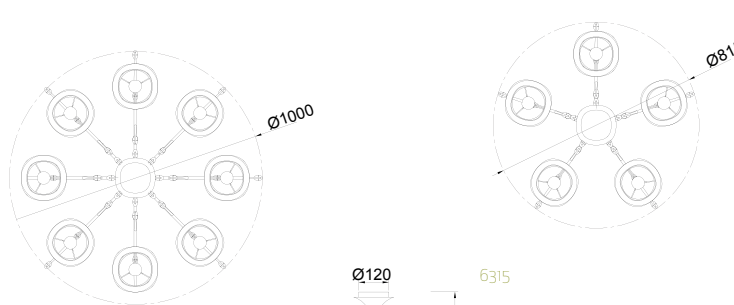

Colgante - Pendant Lamp
Cromo - Chrome

6310
8+4 Luces
12 x E14 máx.20W/no incl

6311
6+3 Luces
9 x E14 máx.20W/no incl

6312
8 Luces
8 x E14 máx.20W/no incl

6314
5 Luces
5 x E14 máx.20W/no incl

6315
3 Luces
3 x E14 máx.20W/no incl

Pantalla textil simil piel color blanco (peltex blanco) fabricada en España

AC. 220-240V E14 Máx 20W Aluminio+Cristal+Textil - Aluminium+Glass+Fabric

OAMI 004721413-030* pág 160 Acabados-finishes