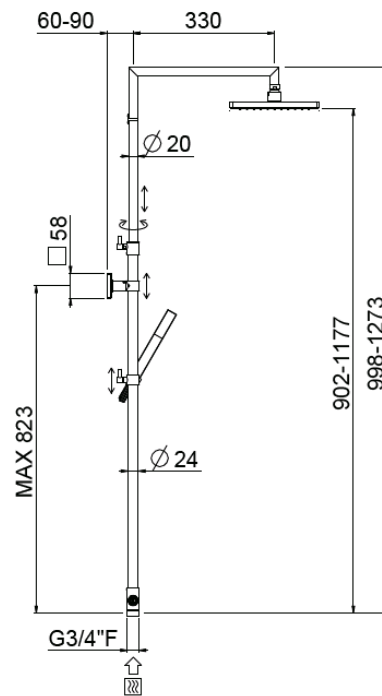

Corner telescopic 3/4" connection

Corner telescopic 3/4" connection, Square shower head
32476-CR

TECHNICAL INFORMATION

Turning shower column with adjustable mounting with articulated shower holder, 3/4 connection, adjustable upper holder and diverter. Non-liming inspectable square shower head 200x200 in brass/stainless steel. ABS non-liming one jet square shower. PVC smooth double anti-torsion flexible hose cm 150. CHROME

Flow rate:

? Doccia o soffione?

PICTURE

SPARE PARTS

FEATURES

Rain jet

Non-liming

adjustable telescopic shower column

double anti-torsion

TECHNICAL DRAWING

FINISHINGS