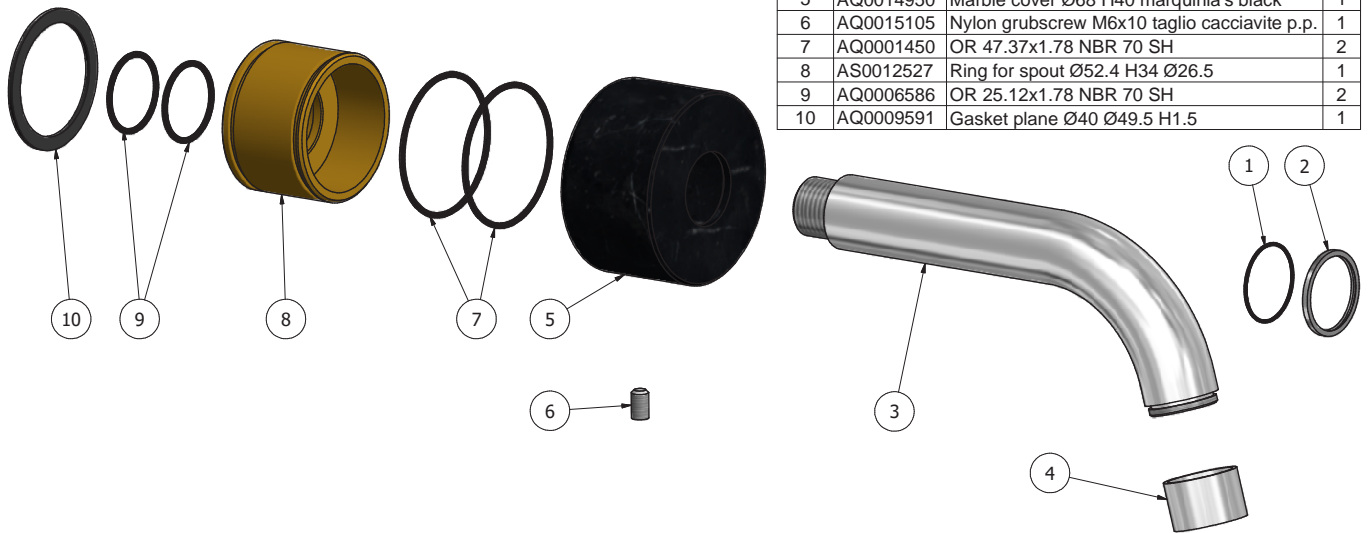

Dimensions

Cartridge

Treaded fitting

**Treaded fitting G1/2" male**

Aerator

**M24x1**

Flow Rate (+/-10%)

**1 BAR**  
6.5 l/min

**2 BAR**  
8 l/min

**3 BAR**  
8 l/min

Production

**Main body is a machined from a solid pieces**

Material

**BRASS**  
According to CuZn39Pb3 (CB614N)  
Max Lead content: 2.5%

# IB RUBINETTI

Parts list			
ELEM	CODE	DESCRIPTION	QT
1	AQ0015103	OR 26x1 NBR 70 SH	1
2	AC0012591	Ring Ø30 Ø26.9 H2	1
3	AC0012558	Spout-out Ø26 L145	1
4	AQ0014681	Aerator Ø26 H17 M24x1 (40.1053.33300)	1
5	AQ0014950	Marble cover Ø68 H40 marquinia's black	1
6	AQ0015105	Nylon grub screw M6x10 taglio cacciavite p.p.	1
7	AQ0001450	OR 47.37x1.78 NBR 70 SH	2
8	AS0012527	Ring for spout Ø52.4 H34 Ø26.5	1
9	AQ0006586	OR 25.12x1.78 NBR 70 SH	2
10	AQ0009591	Gasket plane Ø40 Ø49.5 H1.5	1