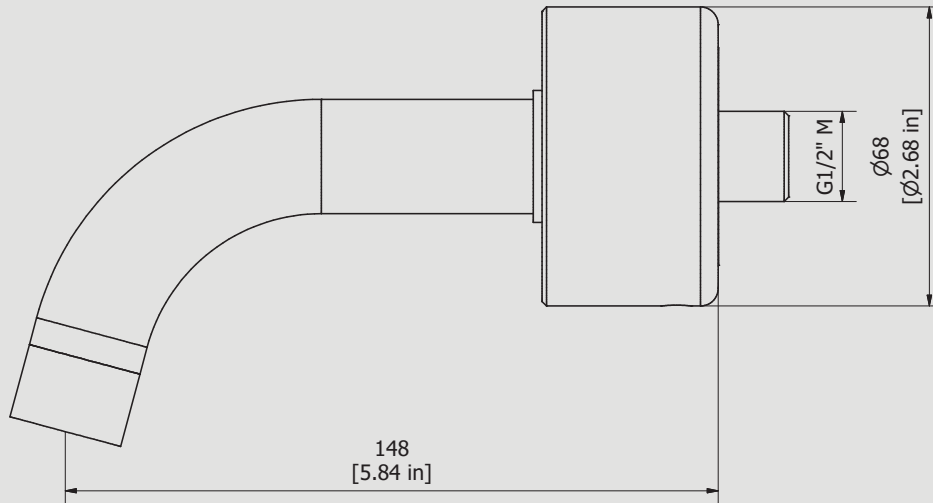

## MR320\_2

Description

Wall mounted spout

Box Dimensions

425 x 188 x 98 mm

Weight

1.1 kg

Finishes

Dimensions

Cartridge

Treaded fitting

**Treaded fitting G1/2" male**

Aerator

**M24x1**

Flow Rate (+/-10%)

**1 BAR**  
6.5 l/min