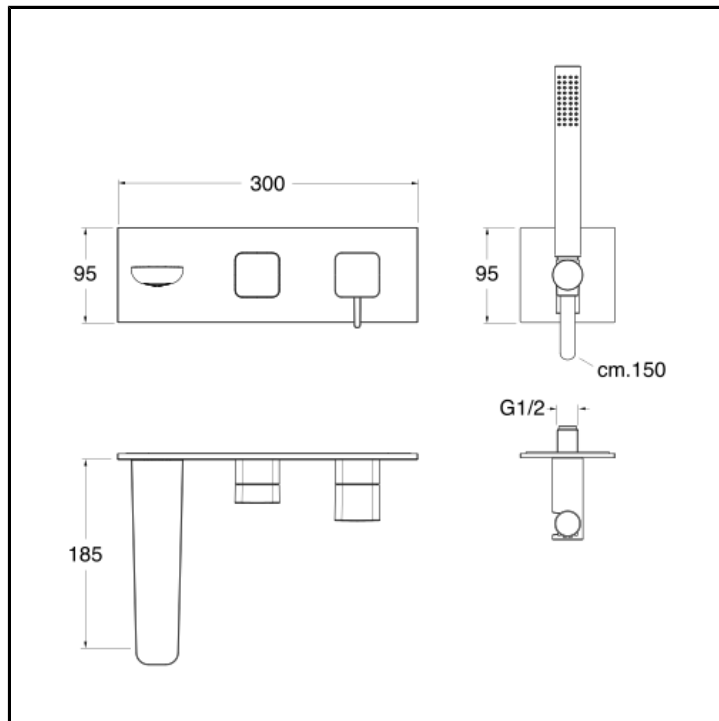

# CRIKG103

■ CRISTINA  
RUBINETTERIE

Bath/shower mixer external parts for CRICS100 (right side) - CRICS101 (left side) with 3 outlet diverter, brass anti-lime hand shower, LONG LIFE flexible hose and metal plate