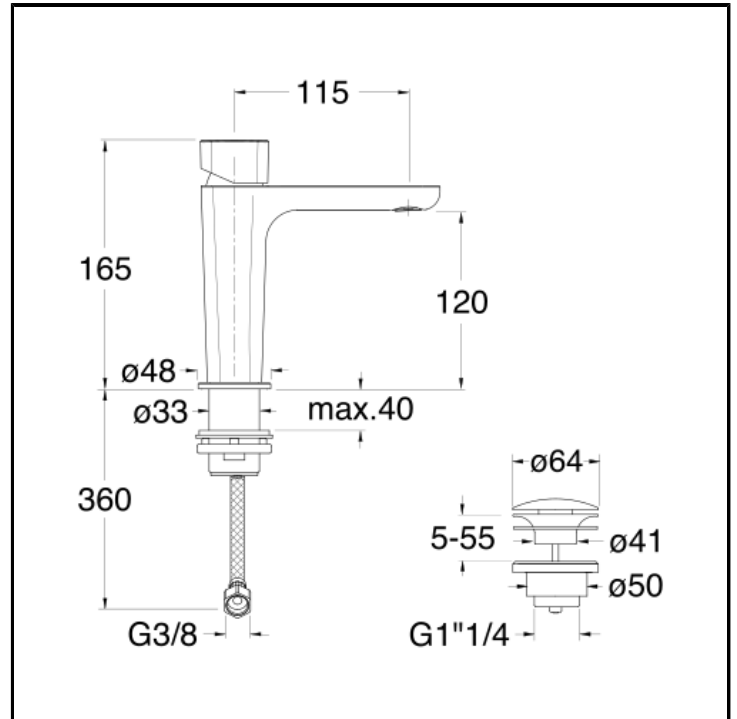

CRIKG220

■ CRISTINA
RUBINETTERIE

Basin mixer REGULAR with 1"1/4 Up&Down waste

FINITURE

 Chrome

FEATURES (MODEL NAME SIDE)

- Regular

FEATURES FROM TECHNOLOGIES