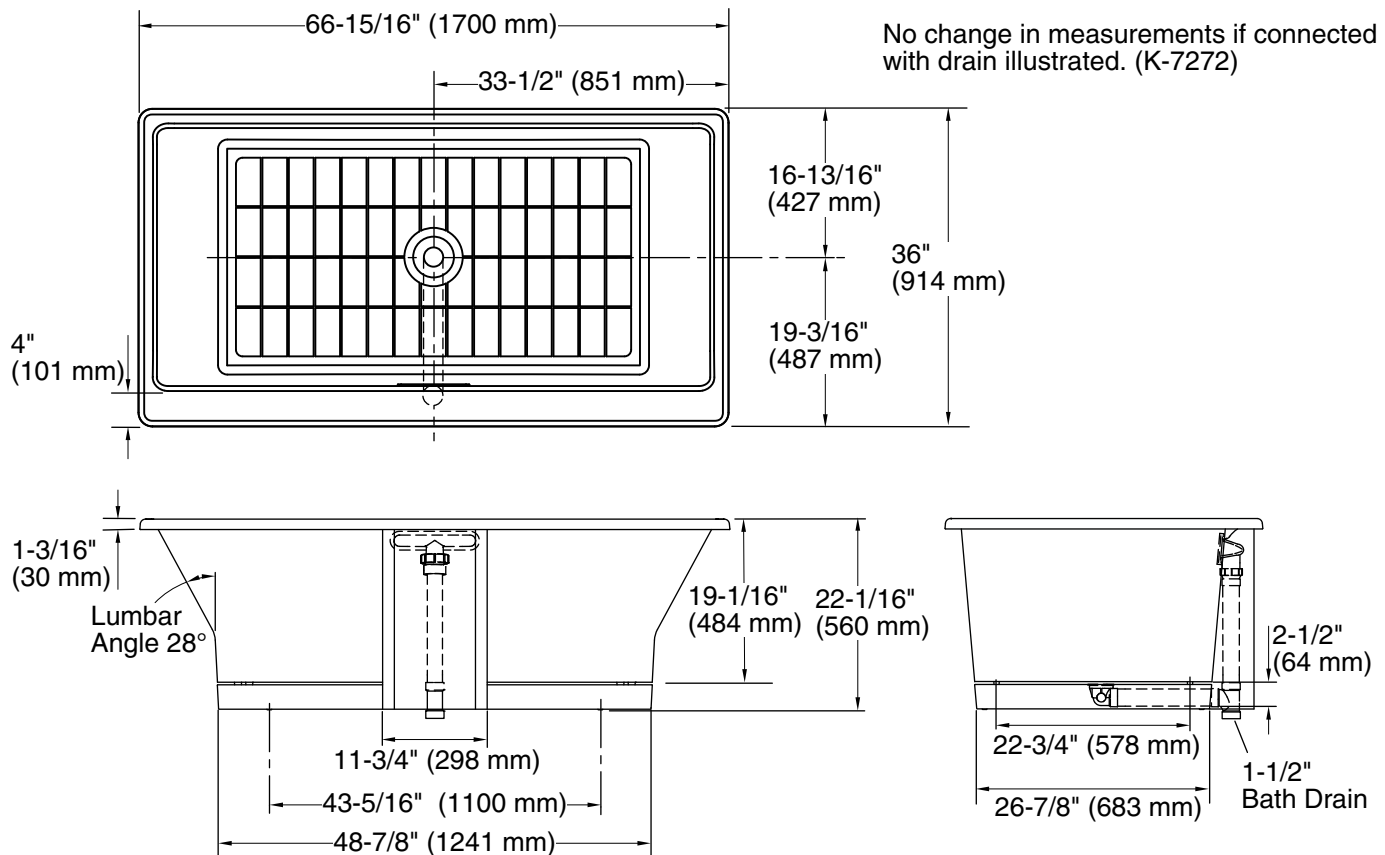

## Technical Information

All product dimensions are nominal.

Installation:	Freestanding
Drain location:	Center
Basin area, bottom:	49" x 26-1/2" (1245 mm x 673 mm)
Basin area, top:	62-1/2" x 29-1/4" (1588 mm x 743 mm)
Weight:	435 lbs (197.3 kg)
Minimum floor load:	73 lbs/ft <sup>2</sup> (356.4 kg/m <sup>2</sup> )
Water depth:	15-1/4" (387 mm)
Water capacity:	90 gal (340.7 L)