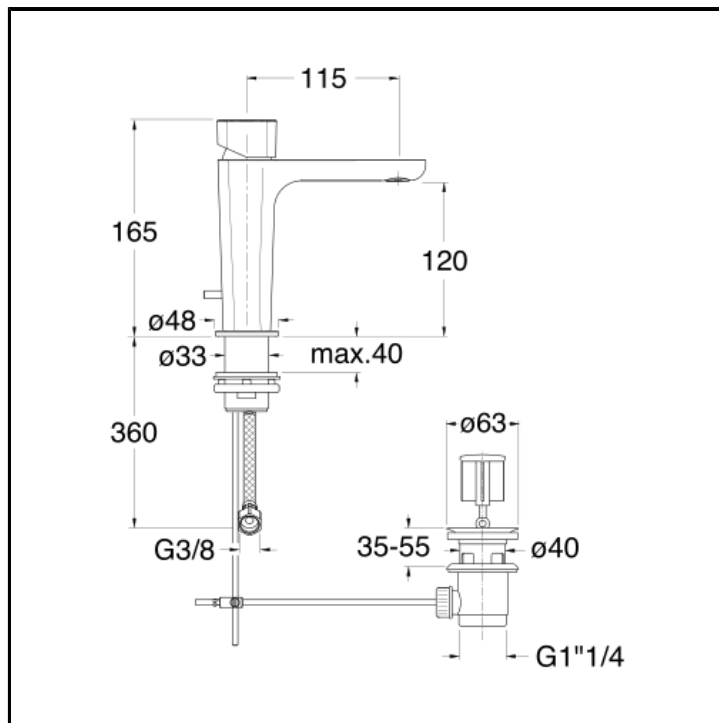

CRIKG221

CRISTINA
RUBINETTERIE

Basin mixer REGULAR with 1"1/4 pop up waste

FINITURE

 Chrome

FEATURES (MODEL NAME SIDE)

- Regular

FEATURES FROM TECHNOLOGIES