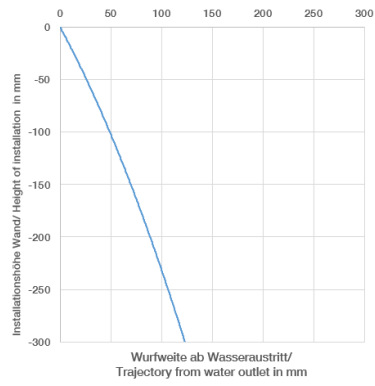

**META META SLIM Wall-mounted single-lever basin mixer without pop-up waste - Brushed Chrome**

META

36 861 662

- 250mm projection
- fixed spout
- circular, air-enriched flow
- hole diameter spout 37 mm
- hole diameter single-lever mixer 57 mm
- rosette for spout Ø 55mm
- rosette for mixer Ø 78mm
- max. flow 5.7 l/min
- lead-free
- This product can help a building meet the requirements of Green Building Rating Systems, e.g. LEED®, BREEAM®, DGNB

	Brushed Chrome	36 861 662-93
	Chrome	36 861 662-00
	Brushed Platinum	36 861 662-06
	Dark Chrome	36 861 662-19
	Light Gold	36 861 662-26
	Brushed Light Gold	36 861 662-27
	Matte Black	36 861 662-33
	Brushed Bronze	36 861 662-42
	Brushed Champagne (22kt Gold)	36 861 662-46
	Champagne (22kt Gold)	36 861 662-47
	Brushed Dark Platinum	36 861 662-99

36 861 662  
mm [inches]

Flow rate chart

Trajectory diagram

Codes & Standards

DIN 4109

EN 817

ISO 3822

Ü-Zeichen