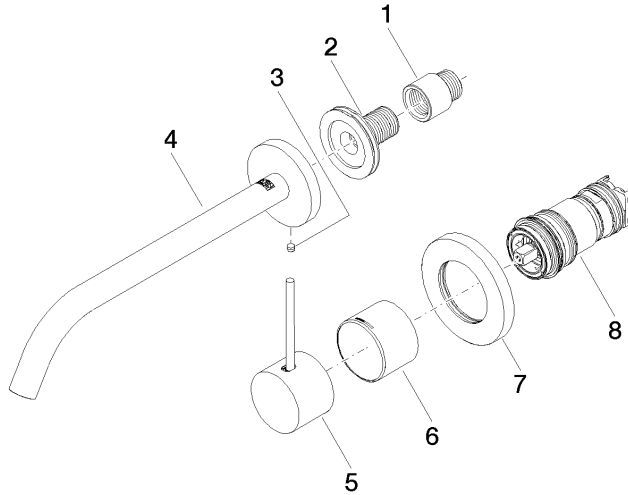

**META META SLIM Wall-mounted single-lever basin mixer without pop-up waste - Brushed Chrome**

META

36 861 662

- 250mm projection
- fixed spout
- circular, air-enriched flow
- hole diameter spout 37 mm
- hole diameter single-lever mixer 57 mm
- rosette for spout Ø 55mm
- rosette for mixer Ø 78mm
- max. flow 5.7 l/min
- lead-free
- This product can help a building meet the requirements of Green Building Rating Systems, e.g. LEED®, BREEAM®, DGNB

# META META SLIM Wall-mounted single-lever basin mixer without pop-up waste - Brushed Chrome

META

36 861 662

Product version up to 9/1/2021

Product version from 12/31/2019 to 8/31/2021

Product version from 8/31/2021 to 9/1/2021

## Product version from 9/1/2021

Parts for other finishes can be found here: [Chrome](#)

**META META SLIM Wall-mounted single-lever basin mixer without pop-up waste - Brushed Chrome**

---

META

36 861 662

**Spare parts list**