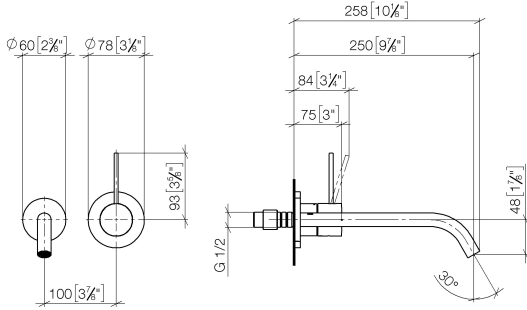

**META META SLIM Wall-mounted single-lever basin mixer without pop-up waste - Brushed Chrome**

META

36 861 662

- 250mm projection
- fixed spout
- circular, air-enriched flow
- hole diameter spout 37 mm
- hole diameter single-lever mixer 57 mm
- rosette for spout Ø 55mm
- rosette for mixer Ø 78mm
- max. flow 5.7 l/min
- lead-free
- This product can help a building meet the requirements of Green Building Rating Systems, e.g. LEED®, BREEAM®, DGNB

36 861 662  
mm [inches]

Flow rate chart

Trajectory diagram

Codes & Standards

DIN 4109

EN 817

ISO 3822

Ü-Zeichen

META META SLIM Wall-mounted single-lever basin mixer without pop-up waste - Brushed Chrome

---

META

36 861 662

Certificates

---

LGA\_29

DVGW\_DW-  
6512DN0