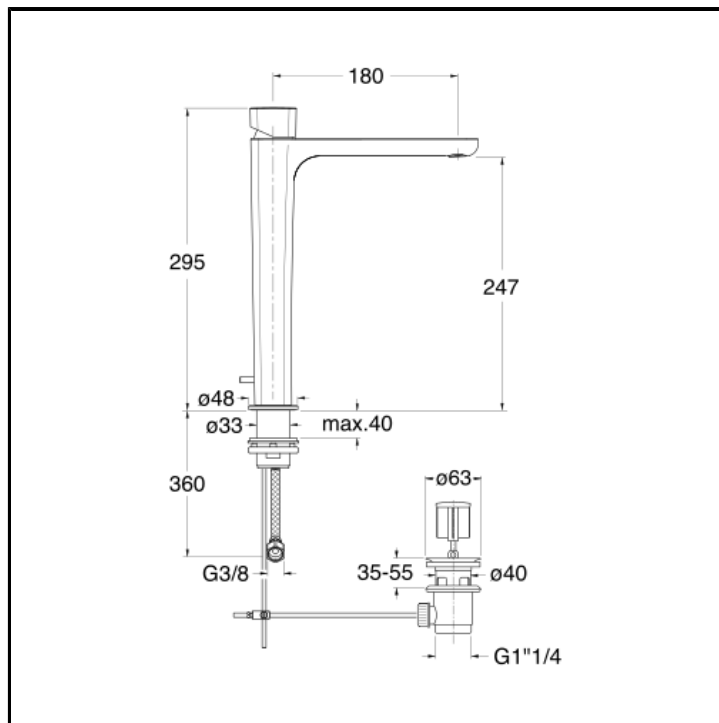

CRIKG223

■ CRISTINA
RUBINETTERIE

Basin mixer TALL with 1"1/4 pop up waste

FINITURE

 Chrome

FEATURES (MODEL NAME SIDE)

- Tall

FEATURES FROM TECHNOLOGIES