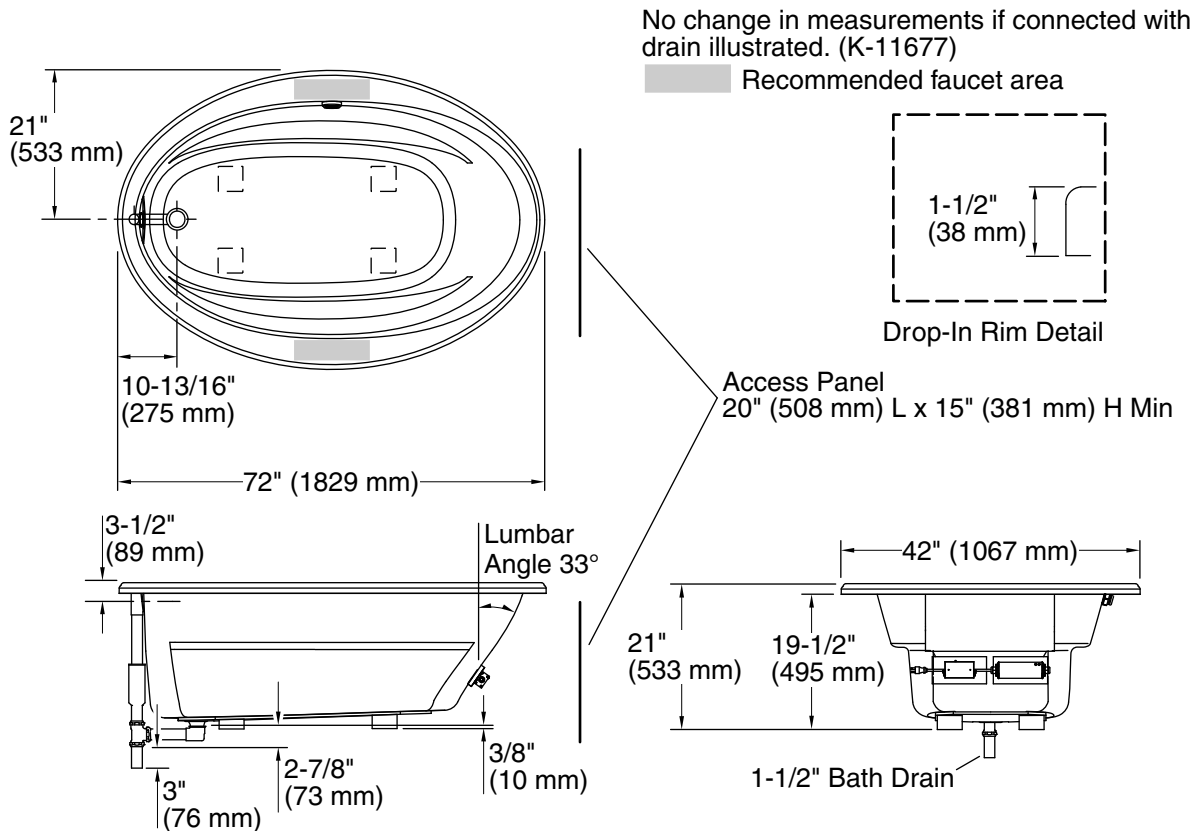

Required Electrical Service

One circuit required, protected with Class A Ground-Fault Circuit-Interrupter (GFCI). Outside North America, this device may be known as a Residual Current Device (RCD).

Heated Surface: 120 V, 15 A, 60 Hz

Technical Information

All product dimensions are nominal.

Installation:	Drop-in, Under-mount
Drain location:	End
Basin area, bottom:	55-1/4" x 23-1/2" (1403 mm x 597 mm)
Basin area, top:	64-1/2" x 32" (1638 mm x 813 mm)
Weight:	75 lbs (34 kg)
Minimum floor load:	36 lbs/ft² (175.8 kg/m²)
Water depth:	15" (381 mm)
Water capacity:	75 gal (283.9 L)
Template:	Drop-in, 1042557-7, required, included
Electrical component rating:	Heated Surface: 120 V, 0.5 A, 60 Hz, 65 W

Notes

Measure your actual product for rough-in details. Install this product according to the installation instructions.

The hot water supply should be 70% of the capacity of the bath or greater. Installations will vary.