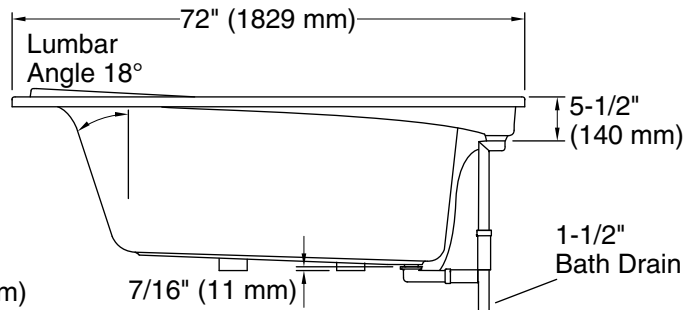

Features

- Generous 6-foot length provides an incredibly spacious bathing area.
- Overflow channel for deep soak.
- Coordinates with other products in the Purist collection.

Material

- Acrylic.

Installation

| Color | Code | Description |
|--|------|-------------|
|  | 0 | White |
|  | 96 | Biscuit |
|  | 47 | Almond |

No change in measurements if connected with drain illustrated. (K-7273)

Technical Information

All product dimensions are nominal.

| | |
|---------------------|--|
| Installation: | Drop-in, Under-mount |
| Drain location: | End |
| Basin area, bottom: | 45" x 25-1/2" (1143 mm x 648 mm) |
| Basin area, top: | 63" x 31-1/2" (1600 mm x 800 mm) |
| Weight: | 115 lbs (52.2 kg) |
| Minimum floor load: | 48 lbs/ft ² (234.4 kg/m ²) |
| Water depth: | 21" (533 mm) |
| Water capacity: | 115 gal (435.3 L) |
| Template: | Top-mount/Under-mount, 1016369-7, required, included |