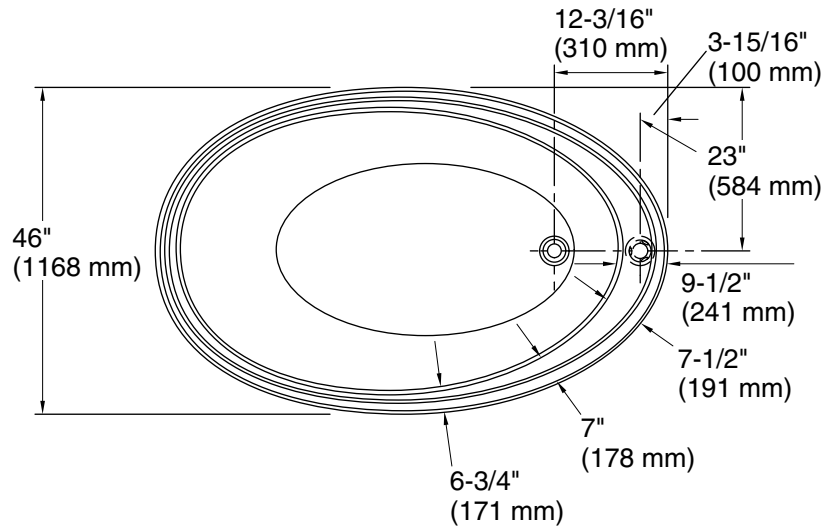

Features

- Generous 6-foot length provides an incredibly spacious bathing area.
- Overflow channel for deep soak.
- Coordinates with other products in the Purist collection.

Material

- Acrylic.

Installation

| Color | Code | Description |
|--|------|-------------|
|  | 0 | White |
|  | 96 | Biscuit |
|  | 47 | Almond |

No change in measurements if connected with drain illustrated. (K-7273)

Technical Information

All product dimensions are nominal.

| | |
|---------------------|--|
| Installation: | Drop-in, Under-mount |
| Drain location: | End |
| Basin area, bottom: | 45" x 25-1/2" (1143 mm x 648 mm) |
| Basin area, top: | 63" x 31-1/2" (1600 mm x 800 mm) |
| Weight: | 115 lbs (52.2 kg) |
| Minimum floor load: | 48 lbs/ft ² (234.4 kg/m ²) |
| Water depth: | 21" (533 mm) |
| Water capacity: | 115 gal (435.3 L) |
| Template: | Top-mount/Under-mount, 1016369-7, required, included |