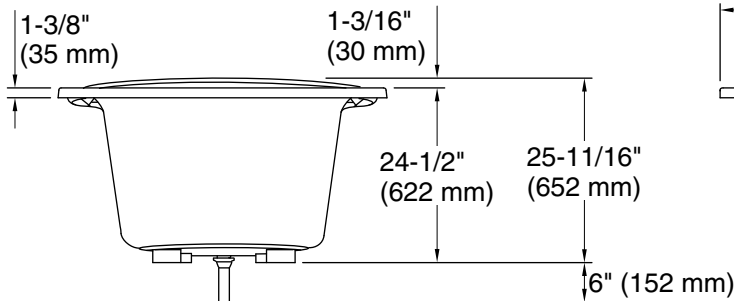

Features

- Generous 6-foot length provides an incredibly spacious bathing area.
- Overflow channel for deep soak.
- Coordinates with other products in the Purist collection.

Material

- Acrylic.

Installation

| Color | Code | Description |
|--|------|-------------|
|  | 0 | White |
|  | 96 | Biscuit |
|  | 47 | Almond |

No change in measurements if connected with drain illustrated. (K-7273)

Technical Information

All product dimensions are nominal.

| | |
|---------------------|--|
| Installation: | Drop-in, Under-mount |
| Drain location: | End |
| Basin area, bottom: | 45" x 25-1/2" (1143 mm x 648 mm) |
| Basin area, top: | 63" x 31-1/2" (1600 mm x 800 mm) |
| Weight: | 115 lbs (52.2 kg) |
| Minimum floor load: | 48 lbs/ft ² (234.4 kg/m ²) |
| Water depth: | 21" (533 mm) |
| Water capacity: | 115 gal (435.3 L) |
| Template: | Top-mount/Under-mount, 1016369-7, required, included |