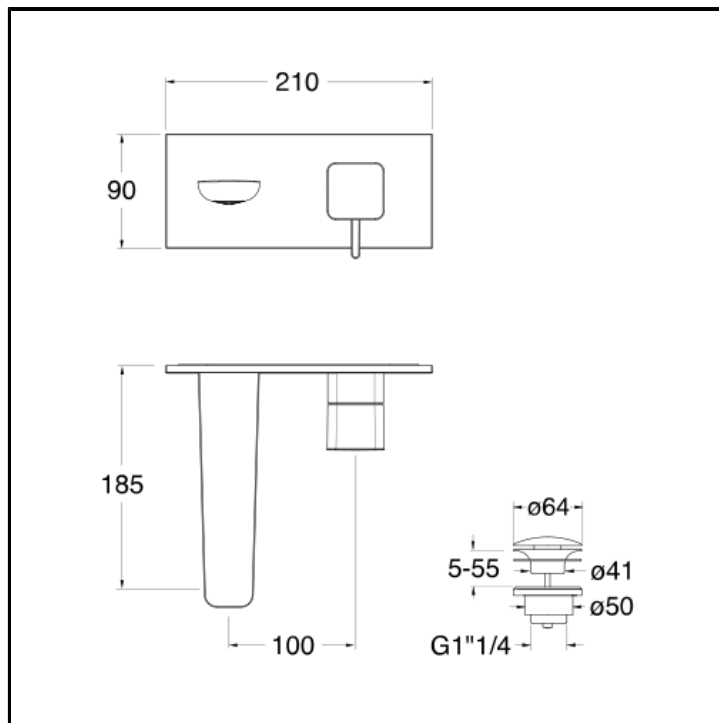

Wall mounted basin mixer REGULAR external parts for CRICS200 (right side) - CRICS201 (left side) with 1"1/4 Up&Down waste and metal plate