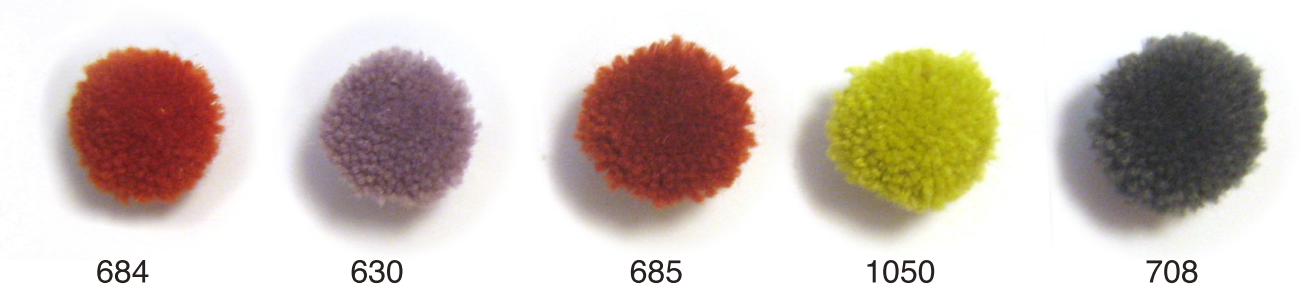

Продажа дизайнерской мебели, света и аксессуаров по всей России. The color that you are viewing may vary depending on its screen or printer.
hello@barcelonadesign.ru
www.barcelonadesign.ru

684   630   685   1050   708

681   714   566   730   618

651   731   607   680   489

MA11   553   628   558   560

737   614   734   516   561