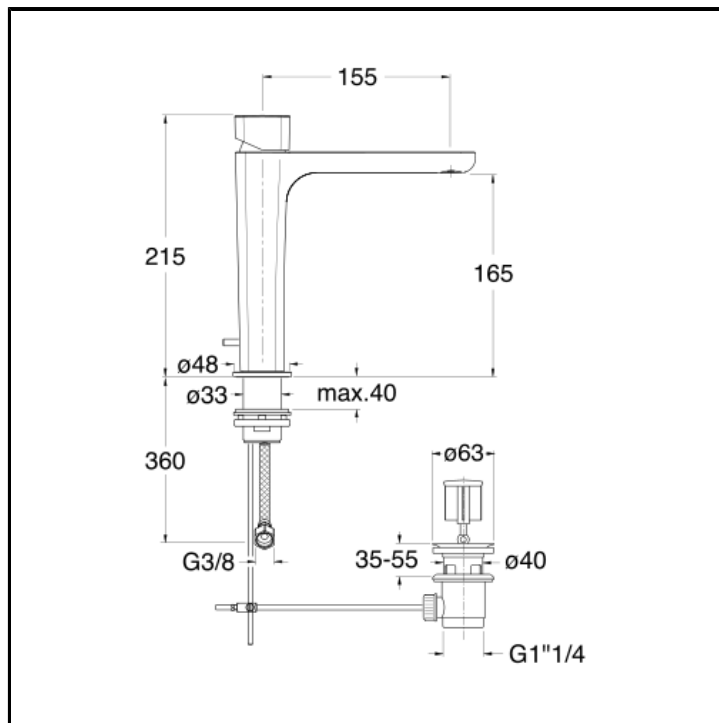

CRIKG229

■ CRISTINA
RUBINETTERIE

Basin mixer MEDIUM with 1"1/4 pop up waste

FINITURE

 Chrome

FEATURES (MODEL NAME SIDE)

- Medium

FEATURES FROM TECHNOLOGIES