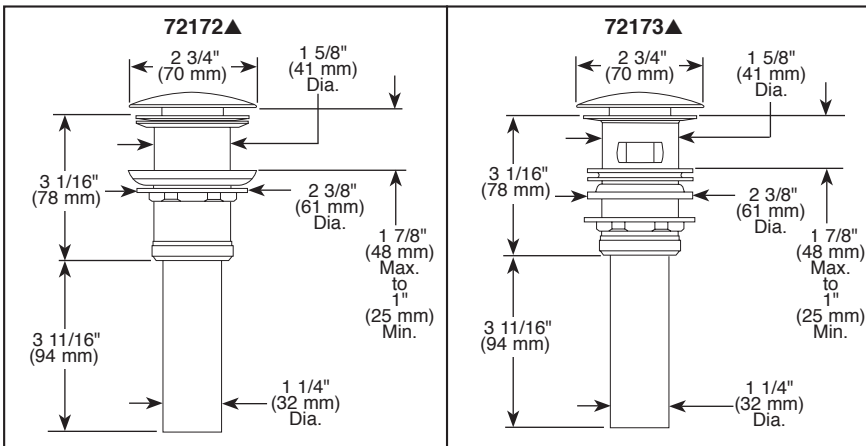

Submitted Model No.: _____

Specific Features: _____

▲ Designate Proper Finish Suffix

see what Delta can do™

BATHROOM FAUCET

- Trillian™ Bath Collection
- Two Handle Wall Mount

FEATURES:

- Lumicoat™ Finish (brilliance finishes only) on model numbers with "PR"
- Lumicoat™ Finishes easily wipe clean without cleaners and chemicals on the products most commonly touched areas

STANDARD SPECIFICATIONS:

- Max flow rate 1.2 gpm @ 60 psi, 4.5 L/min @ 414 kPa
- Three hole wall mount
- 1/4 turn stops
- Accommodates wall thicknesses from 1/8" to 1 1/8"
- Cartridges ship with rough
- 1/2"-14 NPT threaded female inlets
- Rough-In R3500-WL required for installation
- Drain sold separately