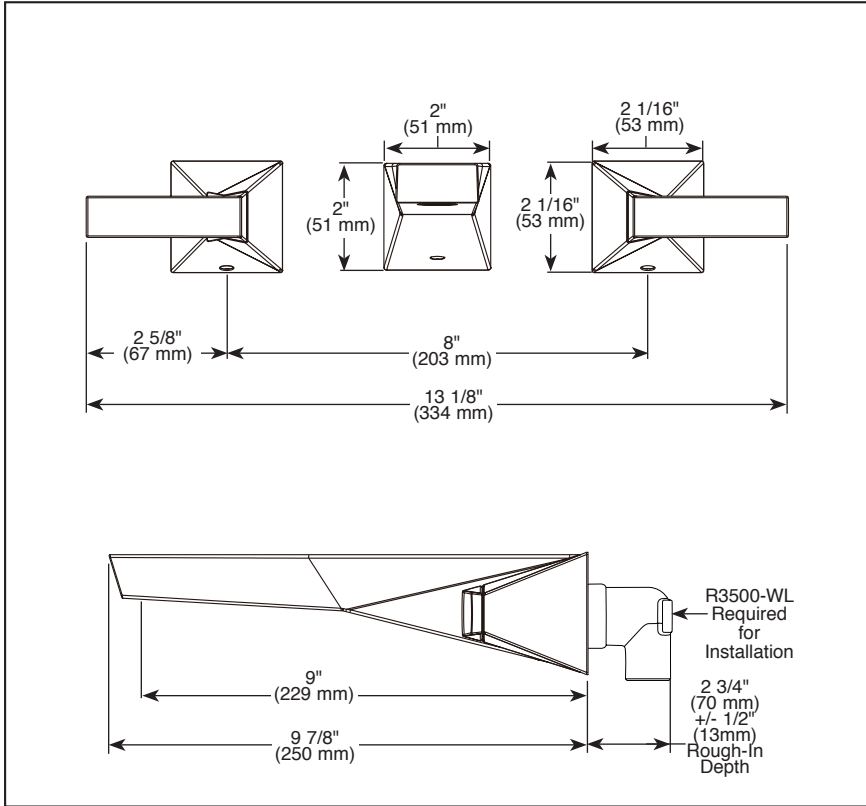

Submitted Model No.: _____

Specific Features: _____

▲ Designate Proper Finish Suffix

see what Delta can do™

BATHROOM FAUCET

- Trillian™ Bath Collection
- Two Handle Wall Mount

FEATURES:

- Lumicoat™ Finish (brilliance finishes only) on model numbers with "PR"
- Lumicoat™ Finishes easily wipe clean without cleaners and chemicals on the products most commonly touched areas

STANDARD SPECIFICATIONS:

- Max flow rate 1.2 gpm @ 60 psi, 4.5 L/min @ 414 kPa
- Three hole wall mount
- 1/4 turn stops
- Accommodates wall thicknesses from 1/8" to 1 1/8"
- Cartridges ship with rough
- 1/2"-14 NPT threaded female inlets
- Rough-In R3500-WL required for installation
- Drain sold separately