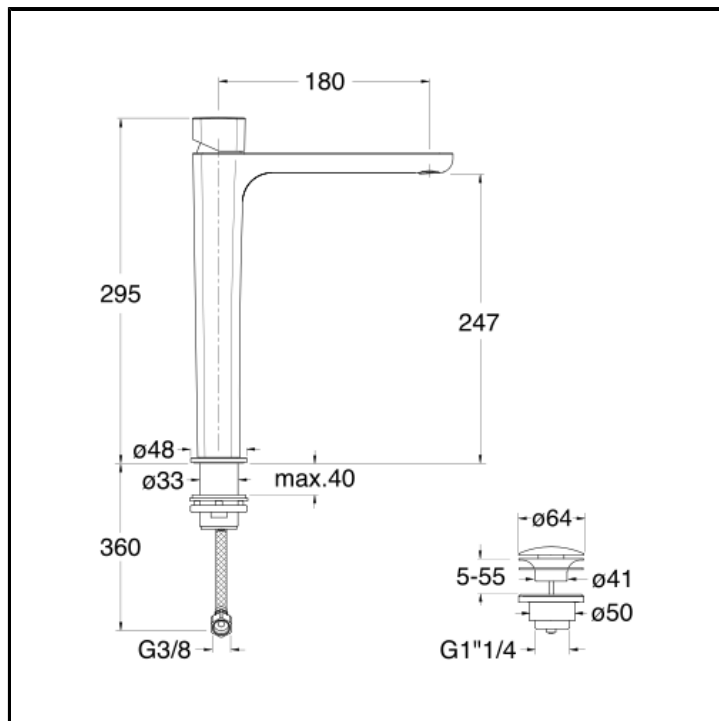

CRIKG222

Basin mixer TALL with 1"1/4 Up&Down waste

FINITURE

 Chrome

FEATURES (MODEL NAME SIDE)

- Tall

FEATURES FROM TECHNOLOGIES

-
-
-